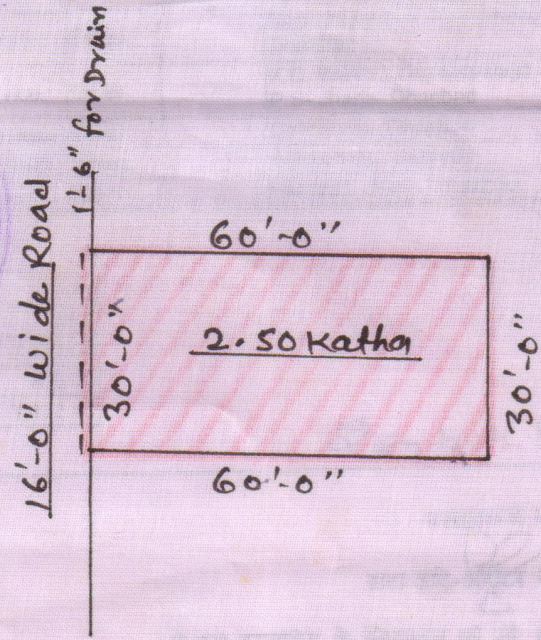

Mouza - Sabalpur a/c. (1) - Chhabad

The part plan of land shown in Red Colour  
Sold by Sri Galmohan Gope s/o late Padarath  
Gope of Sabalpur, Chhabad to the hand of  
Sri Indradeo Sharma s/o late Sarwar Sharma  
of (K. C. Balika Voh Bidyalaya) Chhabad  
Under khata no 15 in plot no. 595 (P)  
measuring an area  $2\frac{1}{2}$  Katha only

Boundary

- N - Part Plot 595.
- S - Part Plot. 595.
- E - Part Plot. 595.
- W - 16'-0" Wide Road.

Site plan not to scale

Senesh. Kumar

25/7/12

Sect III D  
595 (P)