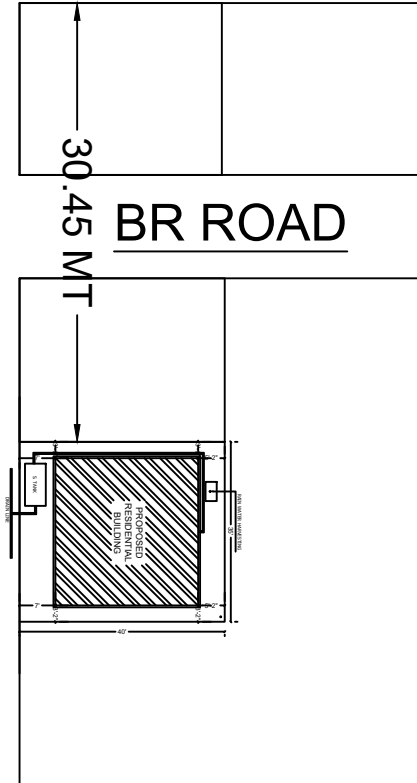

WATER
TANK

G.T ROAD →

TO

← KATERSIA

BR ROAD

30.45 MT

BR ROAD 4.88 MT WIDE

APARTMENT

BR ROAD

KAMAL
KATERSIA
SCHOOL

LOCATION PLAN