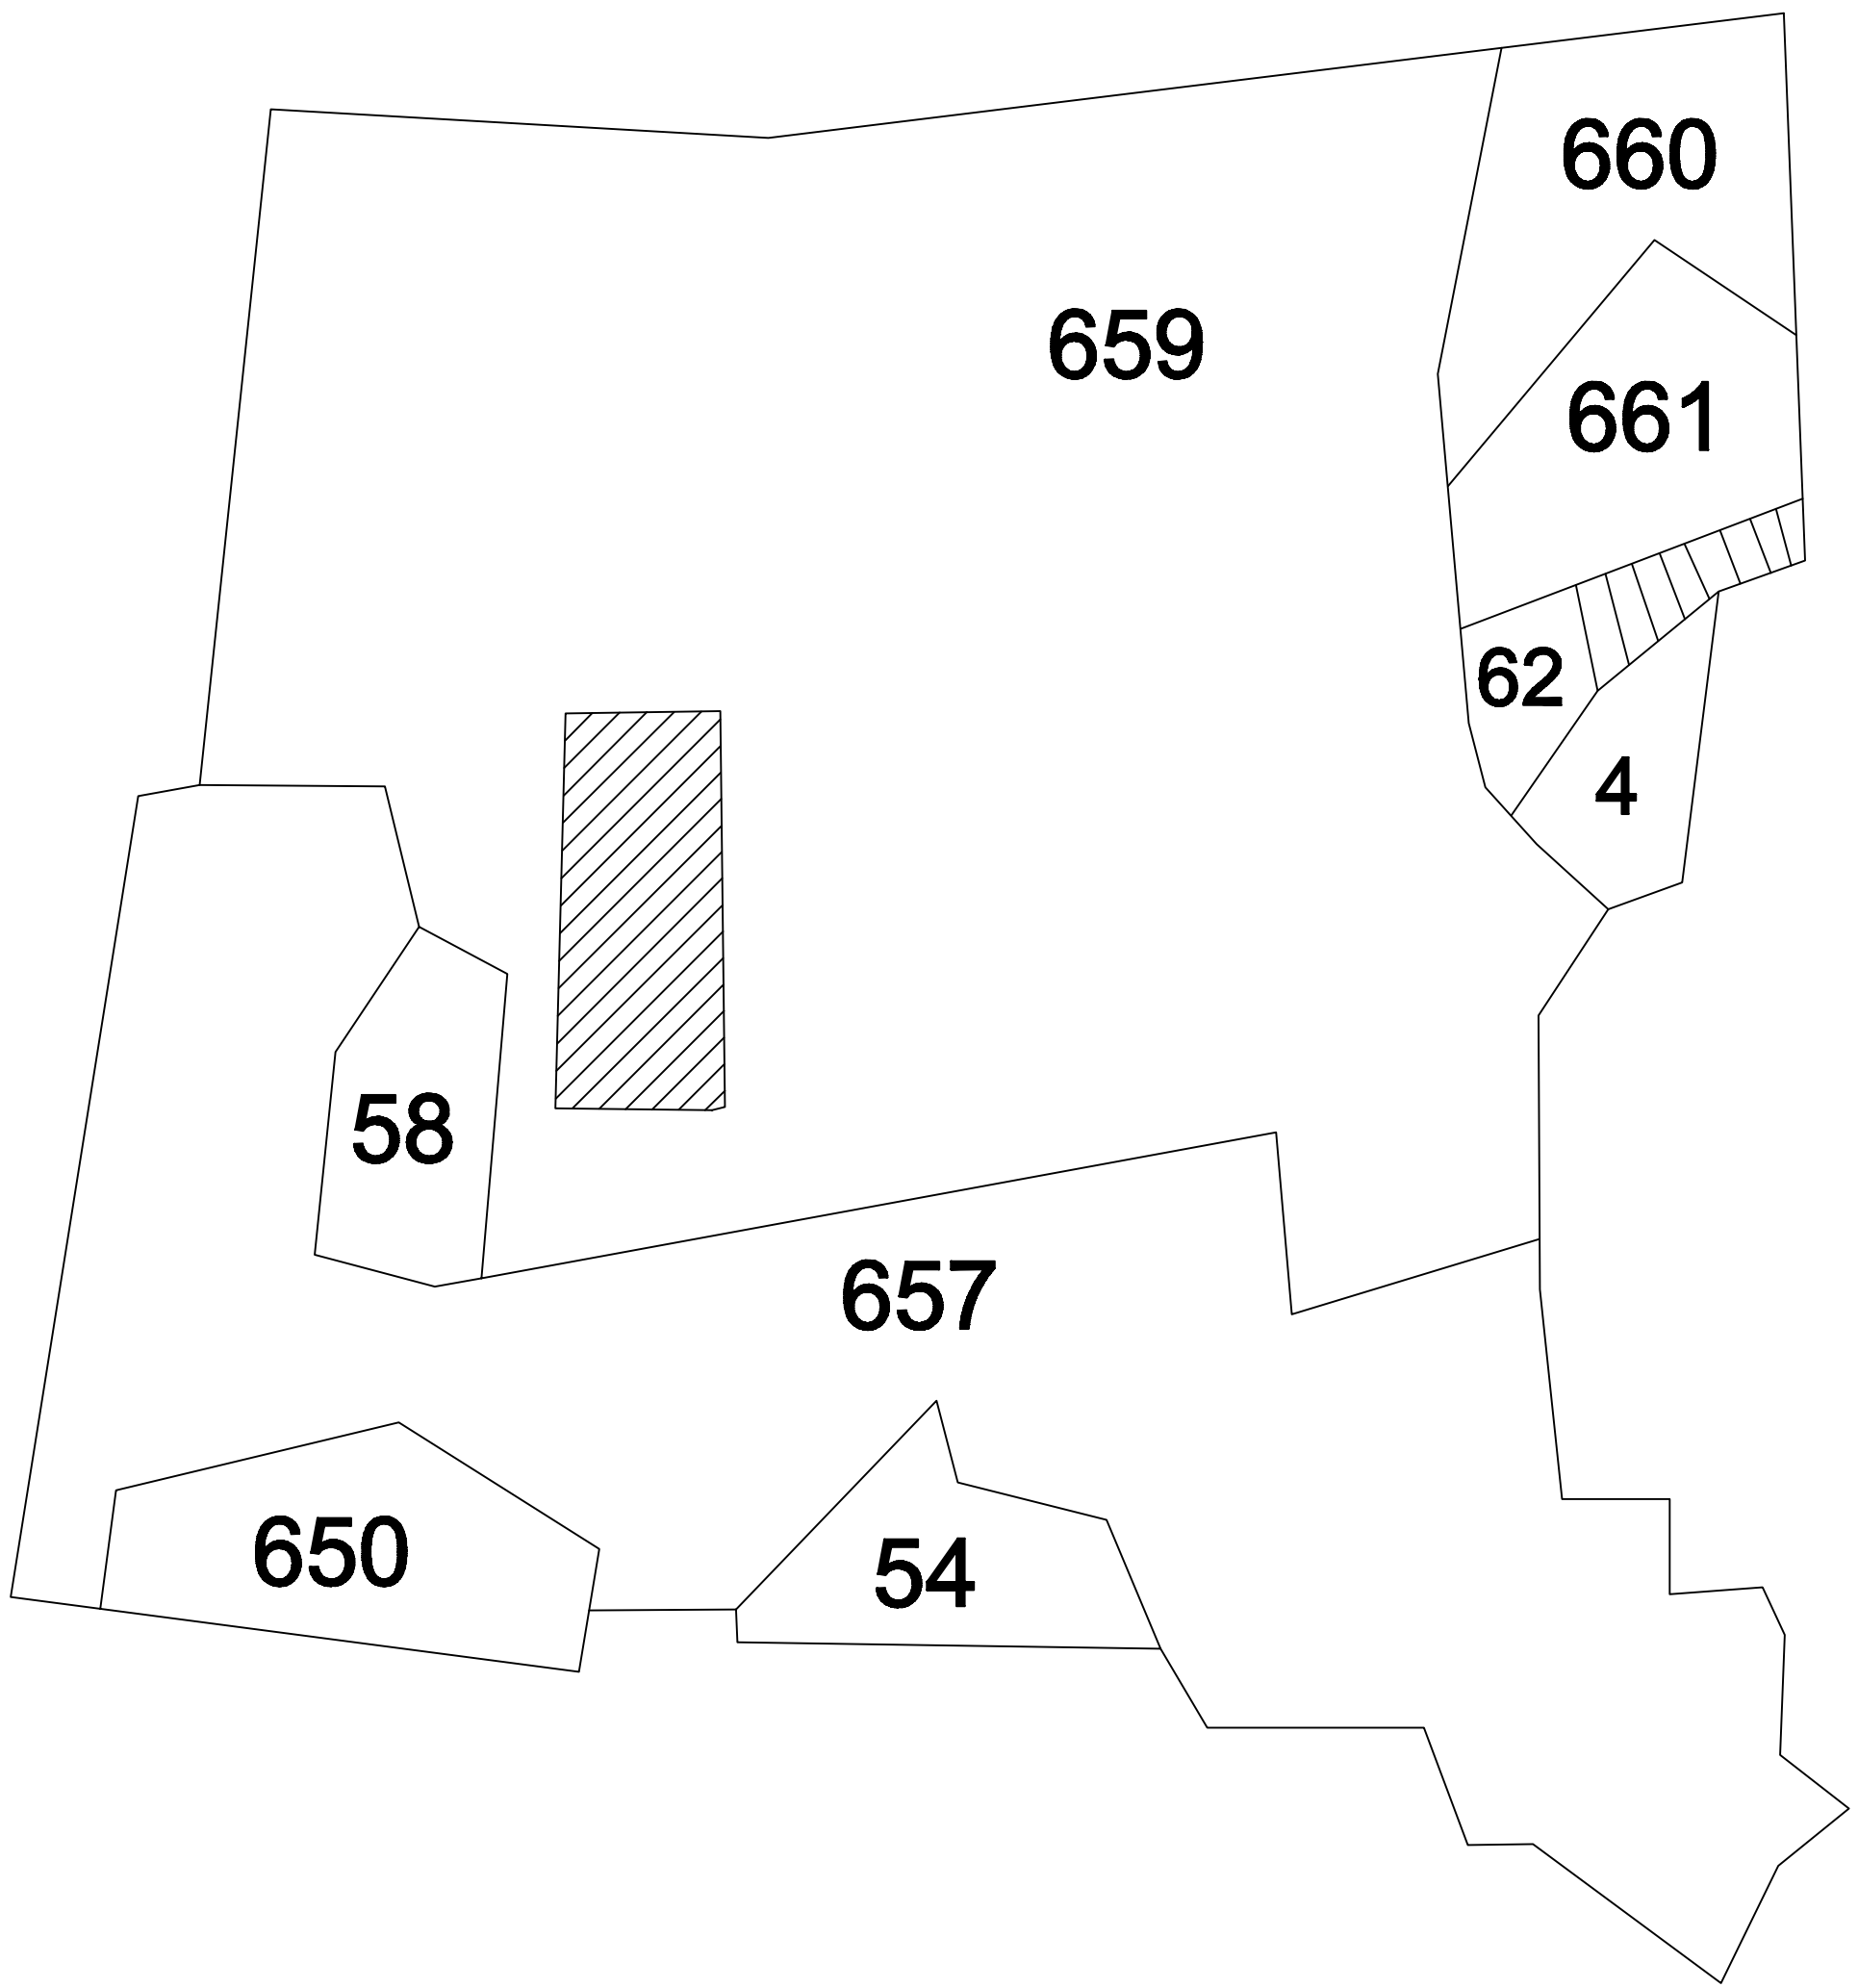

LOCATION- PLAN

(NOT TO SCALE)

KEY- PLAN

(SCALE:- 1IN. = 330 FT.)
