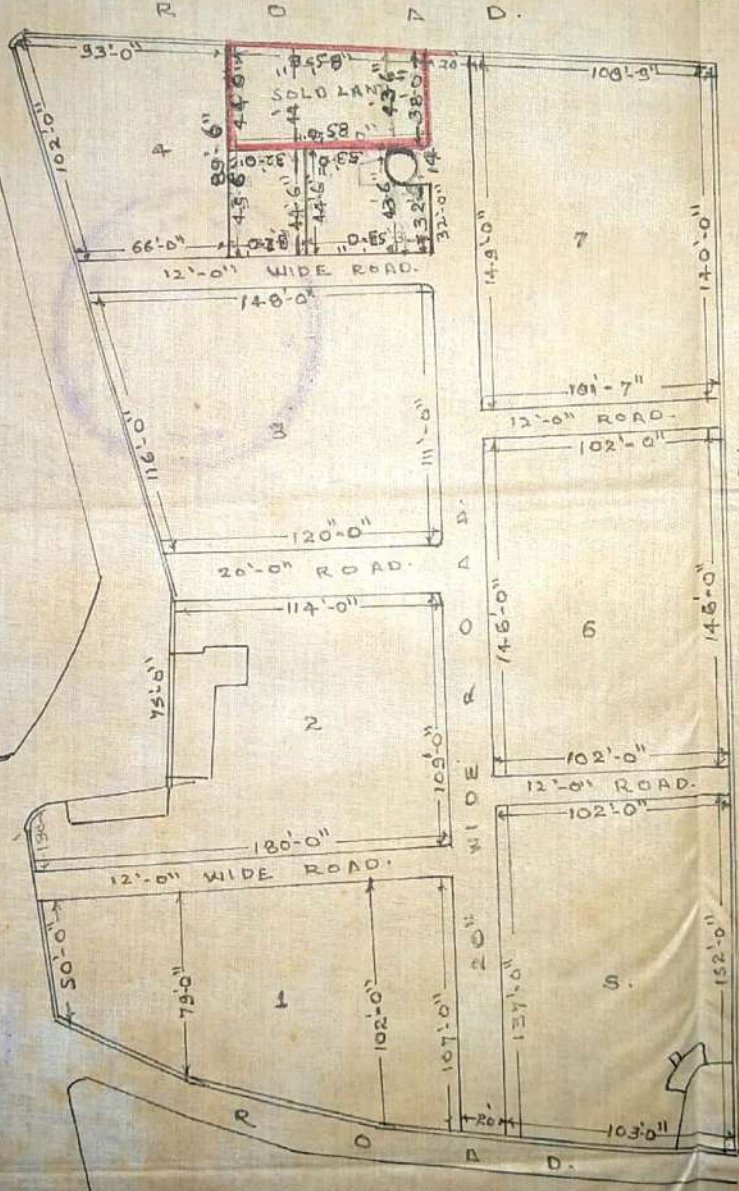

PLAN SHOWING THE RED MARKED PART OF PLOT NO. 3174 KHATA NO. 67 MOUZA NO. B AT SARAI

HELA. P.O. & P.S. SARAI HELA. DHANBAD DIST. DHANBAD.

SOLO BY: - SRI MADAN MOHAN AGARWALLA S/O LATE KALI PRASAD AGARWALLA AT SHARIA. DIST. DHANBAD.

SOLD TO: - DR. ASHOK KUMAR S/O LATE VISHWANATH PRASAD AT RANGAYAND DHANBAD. DIST. DHANBAD.

TOTAL AREA: - 3600 S.F. = 8.25 DIGIMAL ONLY.

LINE PLAN
SCALE 1" = 33 FT.

KEY PLAN
SCALE 1" = 33 FT.

TO
COVINPUR.
ROAD
P. O. D. H. 32.
P. N. H. 32.
FROM
DHANBAD.