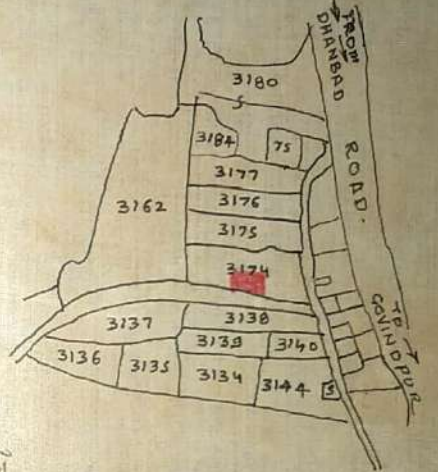

PLAN SHOWING THE RED MARKED PART OF PLOT NO. 3174 KHATA NO. 67 MOUZA NO. B AT SARAI

HELA. P.O. & P.S. SARAI HELA. DHANBAD DIST. DHANBAD.

SOLO BY: - SRI MADAN MOHAN AGARWALLA S/O LATE KALI PRASAD AGARWALLA AT SHARIA. DIST. DHANBAD.

SOLD TO: - DR. ASHOK KUMAR S/O LATE VISHWANATH PRASAD AT RANGAYAND DHANBAD. DIST. DHANBAD.

TOTAL AREA: - 3600 S.F. = 8.25 DIGIMAL ONLY.

LINE PLAN
SCALE 1" = 33 FT.

KEY PLAN
SCALE 1" = 33 FT.

TO
COVINPUR.
ROAD
P. O. D. H. 32.
P. N. H. 32.
FROM
DHANBAD.