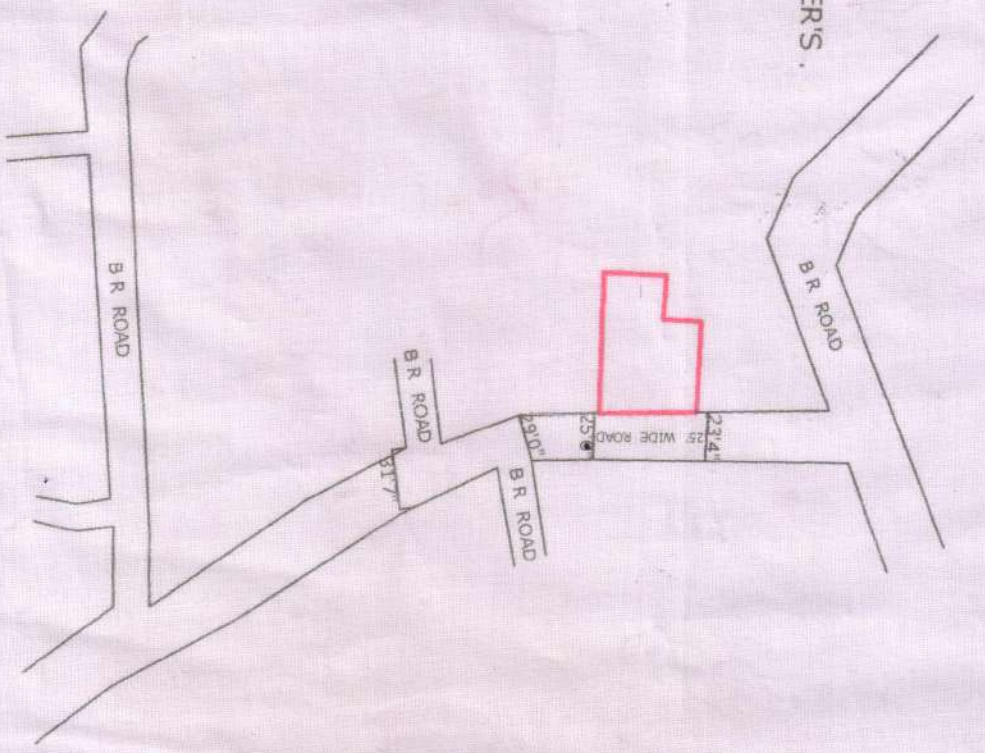

SCHEDULE -- WITH IN THE DISTRICT OF DHANBAD , P/S -- SARAIDHELA , STATE -- JHARKHAND , MOUZA -- SARAIDHELA ,  
 MOUZA -- 8 , NEW KHATA NO -- 742 , OLD KHATA NO -- 67 , NEW PLOT NO -- 2126 (PART) , OLD PLOT NO -- 3174 (PART) ,  
 AREA -- 12.94 DECIMALS OR 7.82 KATHA .

BOUNDARY  
 NORTH -- SRI JITENDRA MANDAL & OTHERS .  
 SOUTH -- NEW COLLONY .  
 EAST -- 25'0" WIDE PROPOSED ROAD .  
 WEST -- SUKDAM HEIGHTS BUILDING .

*Traced by  
 Pradeep Kumar*

NOT IN SCALE