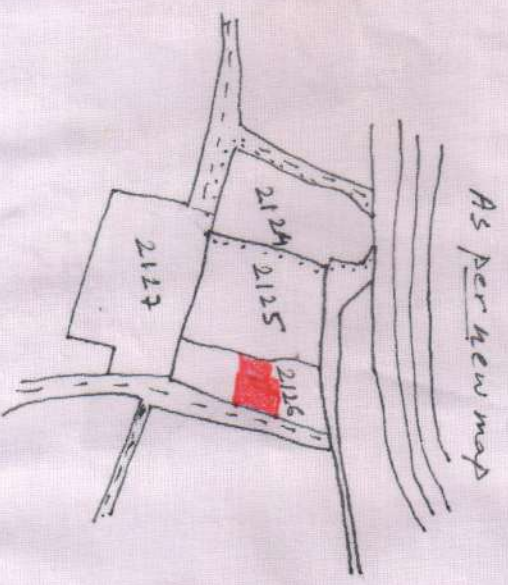

SCHEDULE -- WITH IN THE DISTRICT OF DHANBAD , P/S -- SARAIDHELA , STATE -- JHARKHAND , MOUZA -- SARAIDHELA ,  
 MOUZA -- 8 , NEW KHATA NO -- 742 , OLD KHATA NO -- 67 , NEW PLOT NO -- 2126 (PART) , OLD PLOT NO -- 3174 (PART) ,  
 AREA -- 12.94 DECIMALS OR 7.82 KATHA .

BOUNDARY  
 NORTH -- SRI JITENDRA MANDAL & OTHERS .  
 SOUTH -- NEW COLLONY .  
 EAST -- 25'0" WIDE PROPOSED ROAD .  
 WEST -- SUKDAM HEIGHTS BUILDING .

*Traced by  
 Pradeep Kumar*

NOT IN SCALE