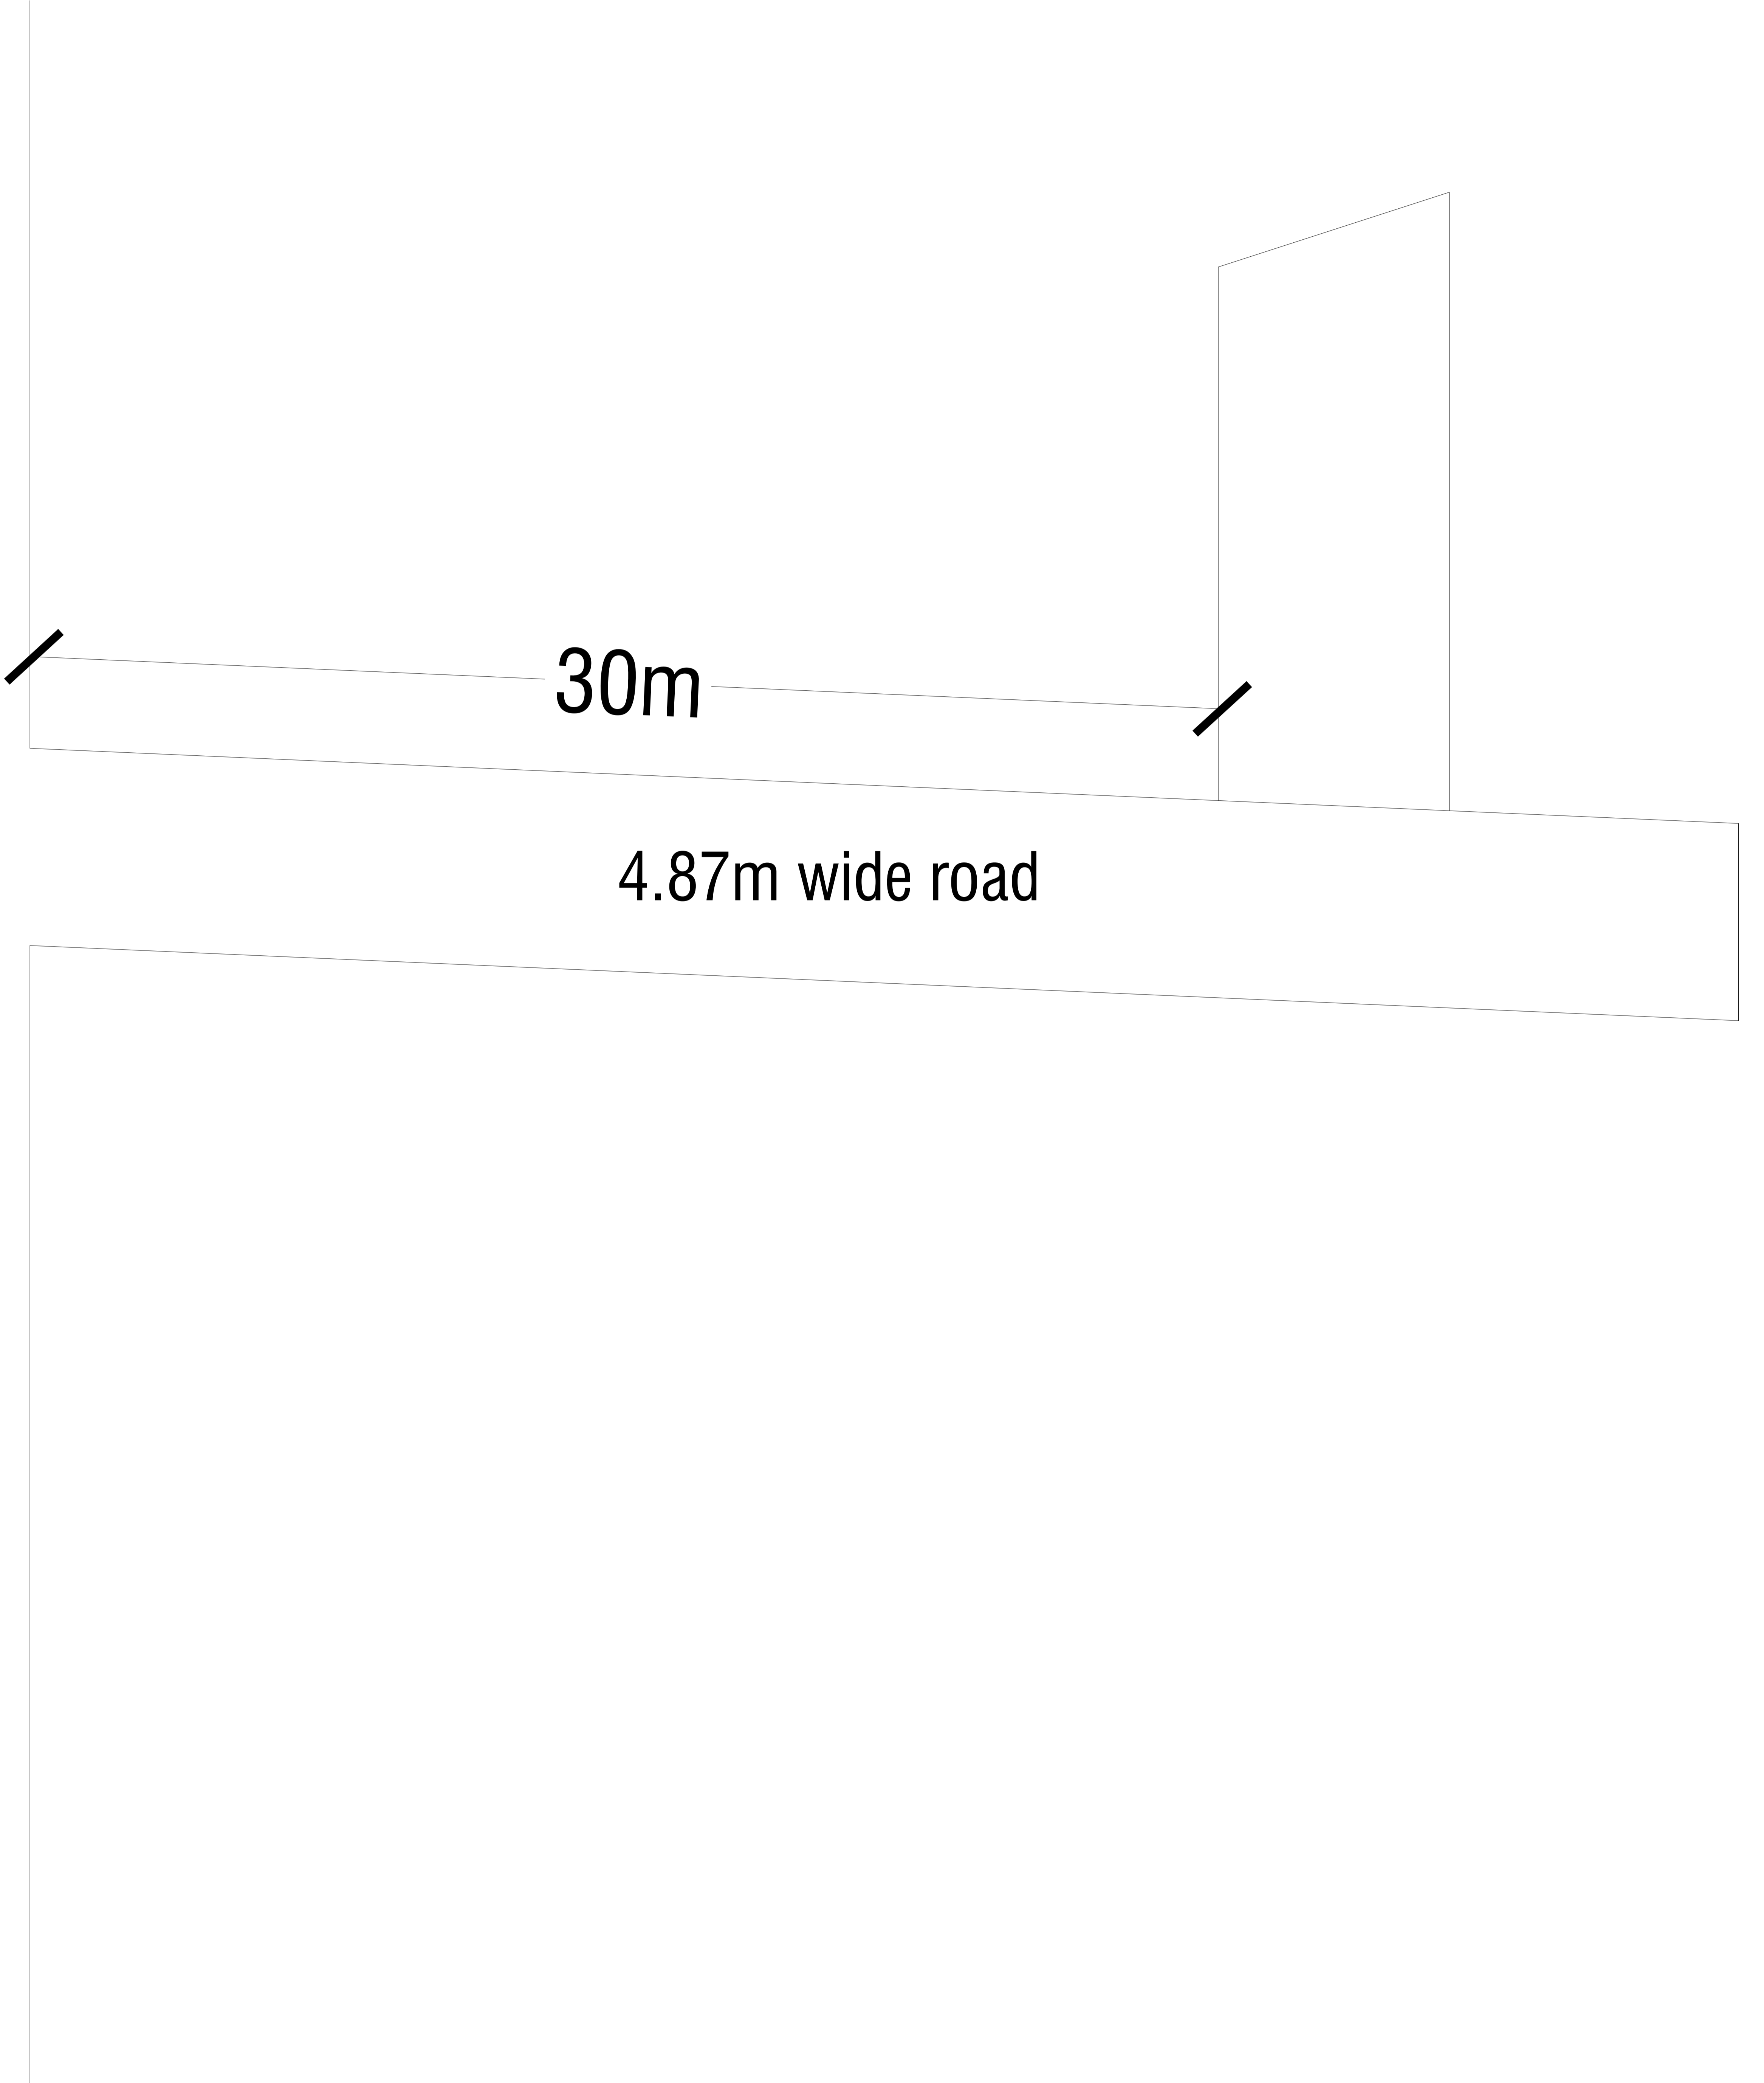

бсoт нlsm РUQDNDVOD - DAVNANDPUP шrswoт

6.0 m wide road

towards rest portion of colony

LOCATION PLAN