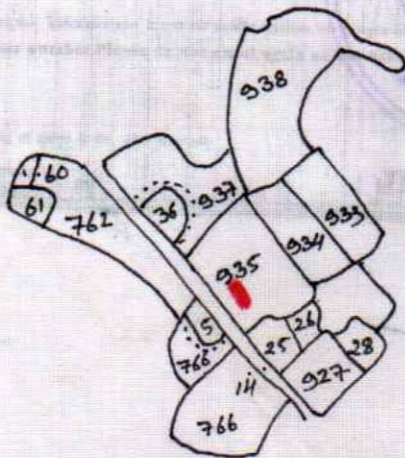

Rec: Smt Soma Mukherjee w/o Sri Shankar Kumar Mukherjee
of old station Dhanbad

Purchaser: Sri Shankar Kumar Shambhu w/o late Jagdamba Kunwar of Po
Ithari, P.O. Naya Ram Nagar, dist: Munger Bihar
At present Qr No: 2/272 Saharpura P.S. Sinda dist: Dhanbad

Schedule: Mouza: Dhaya No: 6 Khata No: 152
Plot No: 935 Area: 2.61 Katha or to say 4.32 Decimal

Boundary: North: Basab Banerjee
South: Sangeev Kumar & Ruby Devi, Kanchan Devi
East: Rudhika Devi
West: 10'0" Wide Rasta

VILLAGE RASTA

Soma Mukherjee

Soma Mukherjee