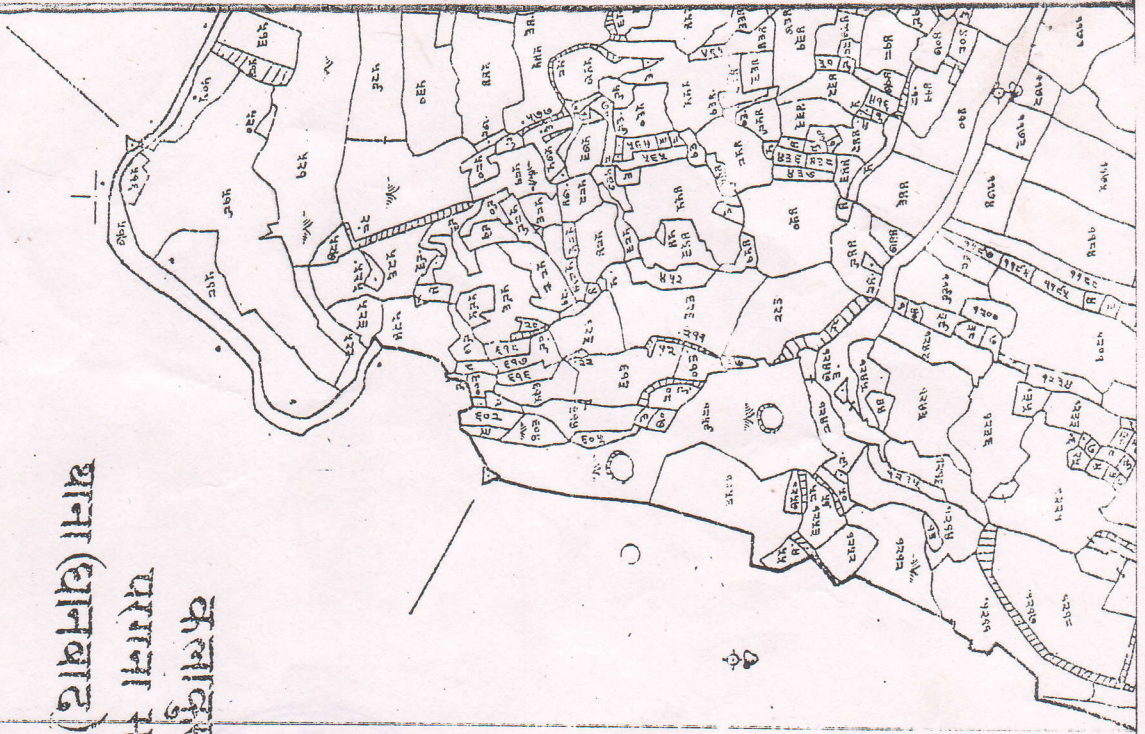

कलावसुपना
पराना भरिया
थाना (धानवाट) भरिया

श्रीगणेशाय नमः

श्रीगणेशाय नमः
१२६० १२६१ १२६२

M. S. G. L. S.

Superintendent of Survey