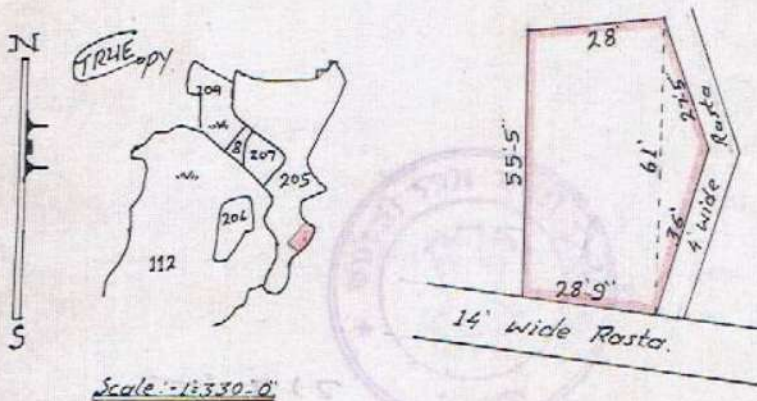

Schedule :- Mouza. Saraidhela No. 8. P.S. Saraidhela Khata No. 143, Plot No. 205 (Part) Area. 2.63 - Kathas or to say 4.36 - Decimals. (New Khata No. 490, New Plot No. 60)

Shown in colour red.

Boundary :- North :- Mandal jee.
South :- 14' wide Rasta.
East :- 4' wide Rasta.
West :- Part of this Plot.

Scale :- 1:330.0

Badal Mandal
22.5.2015

mbg