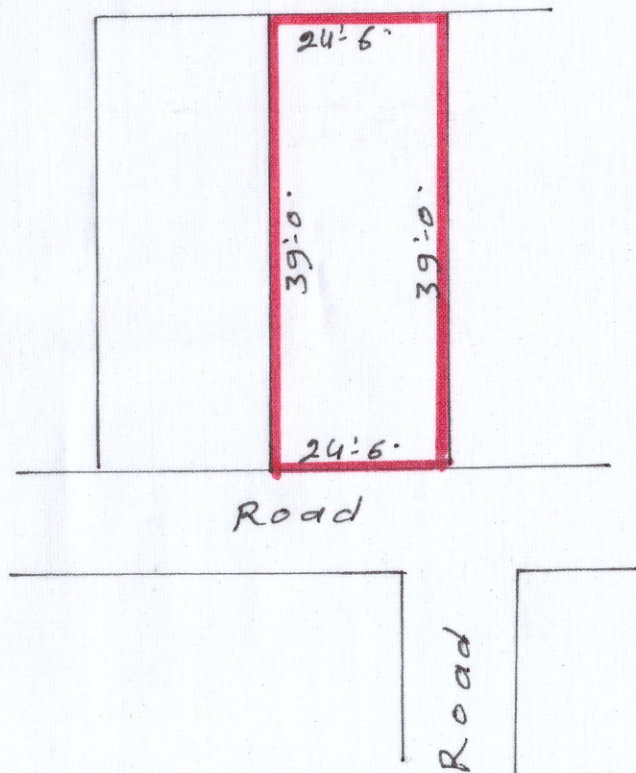

Land Owners:- (1) Sri Shankar Prasad Singh. (2) Sri Bharat Prasad Singh. (3) Sri Rajkumar Singh. all s/o Late Bhim Sai. @ Bhim Singh. R/o Kolakusma. P.O. K.G. Ashram. P.S. Saraidhela. Dist. Dhanbad.

Schedule:- Mouza Kolakusma No. 12. P.S. Saraidhela. under Khata No. 43. (New Khata No. 602) Plot No. 1858 (New Plot No. 2419. Total Area 25-Decimals. out of which 2.19-Decimals. of Land.

shown in colour Red

Boundary:- North:- Plot No. 1859. Old.

South:- Road

East:- Part of Plot No. 1858 old

West:- Part of Plot No. 1858 old

Scale:- 1" = 330' 0"

made by