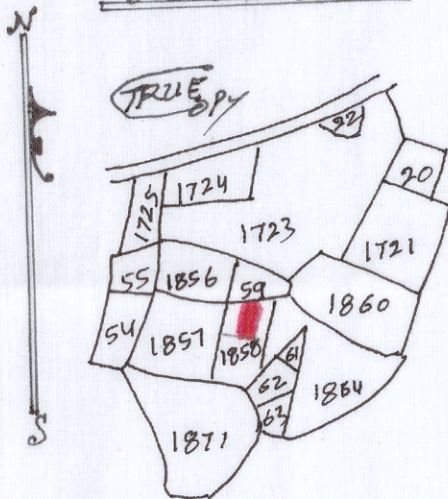

Land Owners:- (1) Sri Shankar Prasad Singh. (2) Sri Bharat Prasad Singh. (3) Sri Rajkumar Singh. all s/o Late Bhim Sai. @ Bhim Singh. R/o Kolakusma. P.O. K.G. Ashram. P.S. Saraidhela. Dist. Dhanbad.

Schedule:- Mouza Kolakusma No. 12. P.S. Saraidhela. under Khata No. 43. (New Khata No. 602) Plot No. 1858 (New Plot No. 2419. Total Area 25-Decimals. out of which 2.19-Decimals. of Land.

shown in colour Red

Boundary:- North:- Plot No. 1859. Old.

South:- Road

East:- Part of Plot No. 1858 old

West:- Part of Plot No. 1858 old

Scale:- 1" = 330' 0"

made by