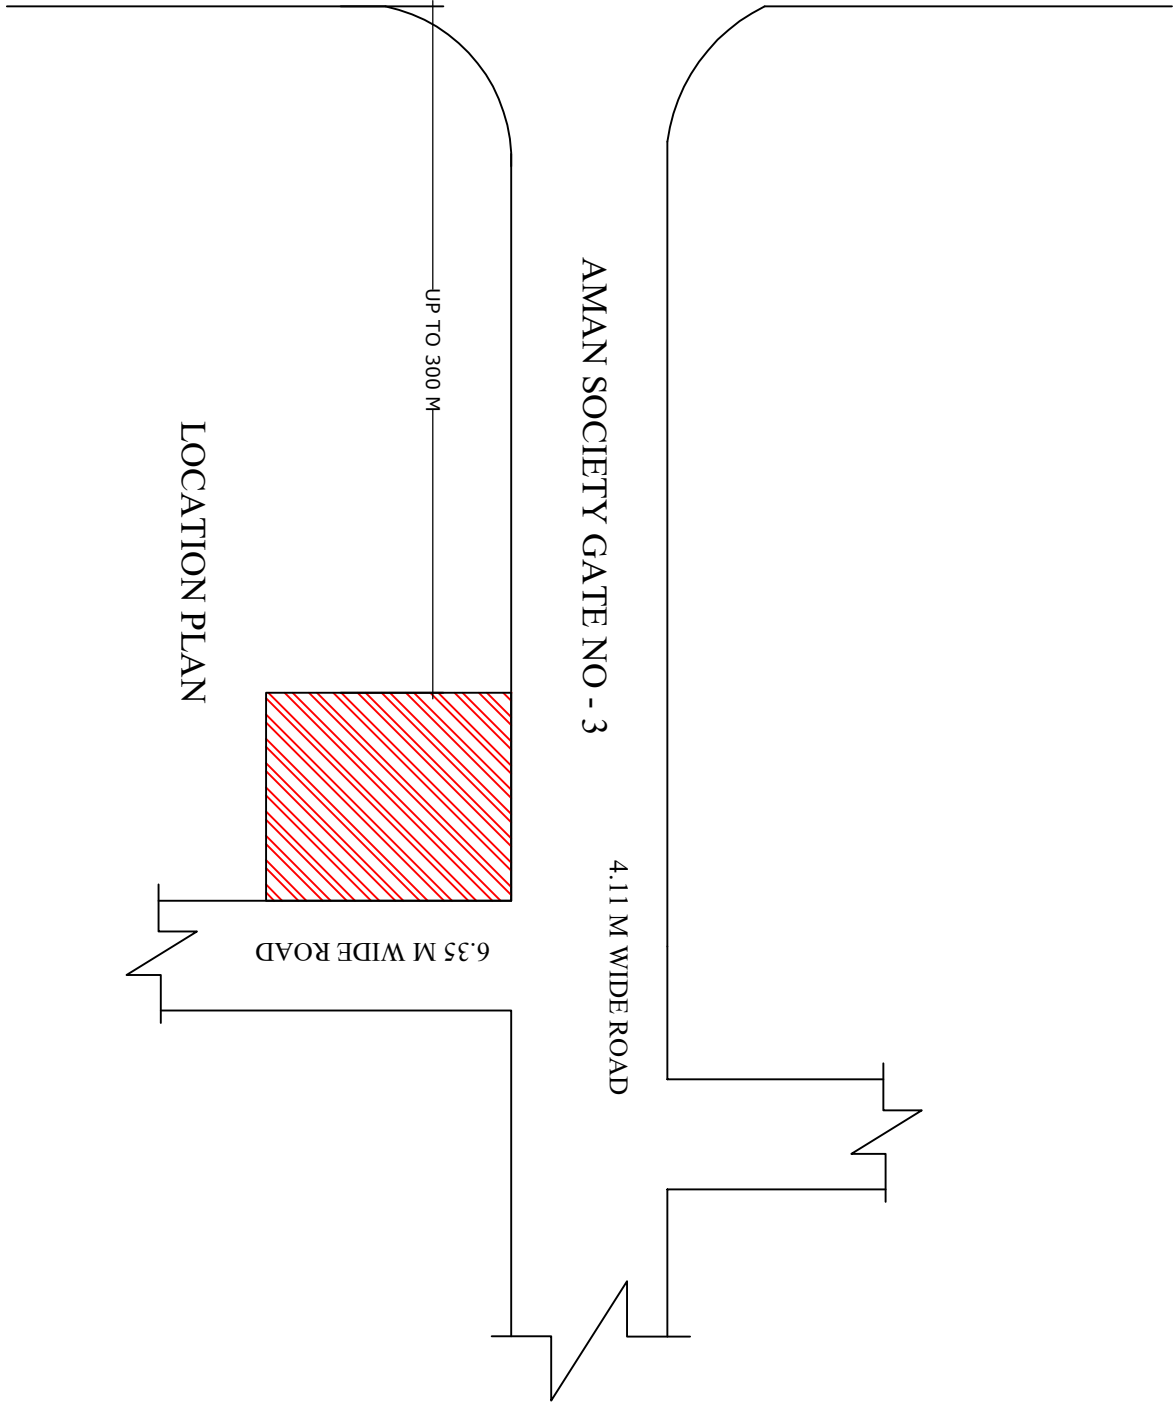

CITY SCHOOL

VINOD BIHARI CHOUK

BYE PASS ROAD

WASHIPUR

LOCATION PLAN

AMAN SOCIETY GATE NO - 3

6.35 M WIDE ROAD

4.11 M WIDE ROAD