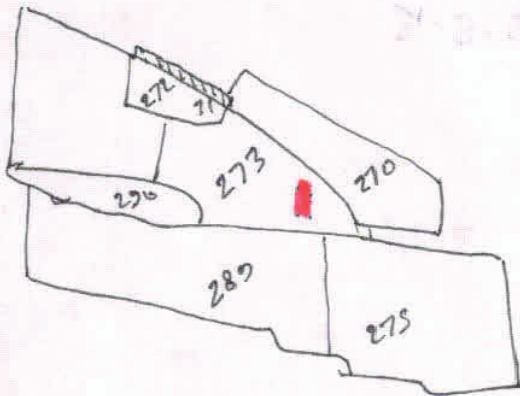

Schedule - Mouza: Bishunpur No: 5. Khata No: 18. Neki Khata
No: 316. Plot No: 273. Neki Plot No: 474
Area: 2 Katha, or do say 3.30 Dec.

Boundary - North : Smt. Chinta Ray
South : 7'-6" 4 7'-6" = 15'-0" wide Rasta
East : 4'-0" wide Gali
West : Smt. Sumitra Devi