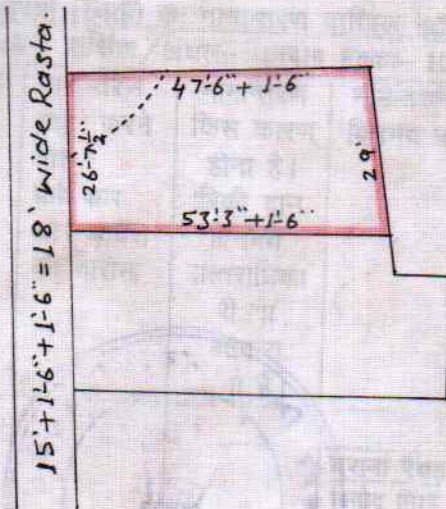

Shown in colour red.

Boundary: - North: - Plot no. 1687, 1689 (part).
 South: - Part of Plot no. 1687.
 East: - Part of Plot no. 1687.
 West: - $15' + 1'6'' + 1'6'' = 18'$ wide Rasta.

Ambika Singh
 21/12/17
 Sourab Kumar
 21/12/17
 अमीका देवी
 21/12/17