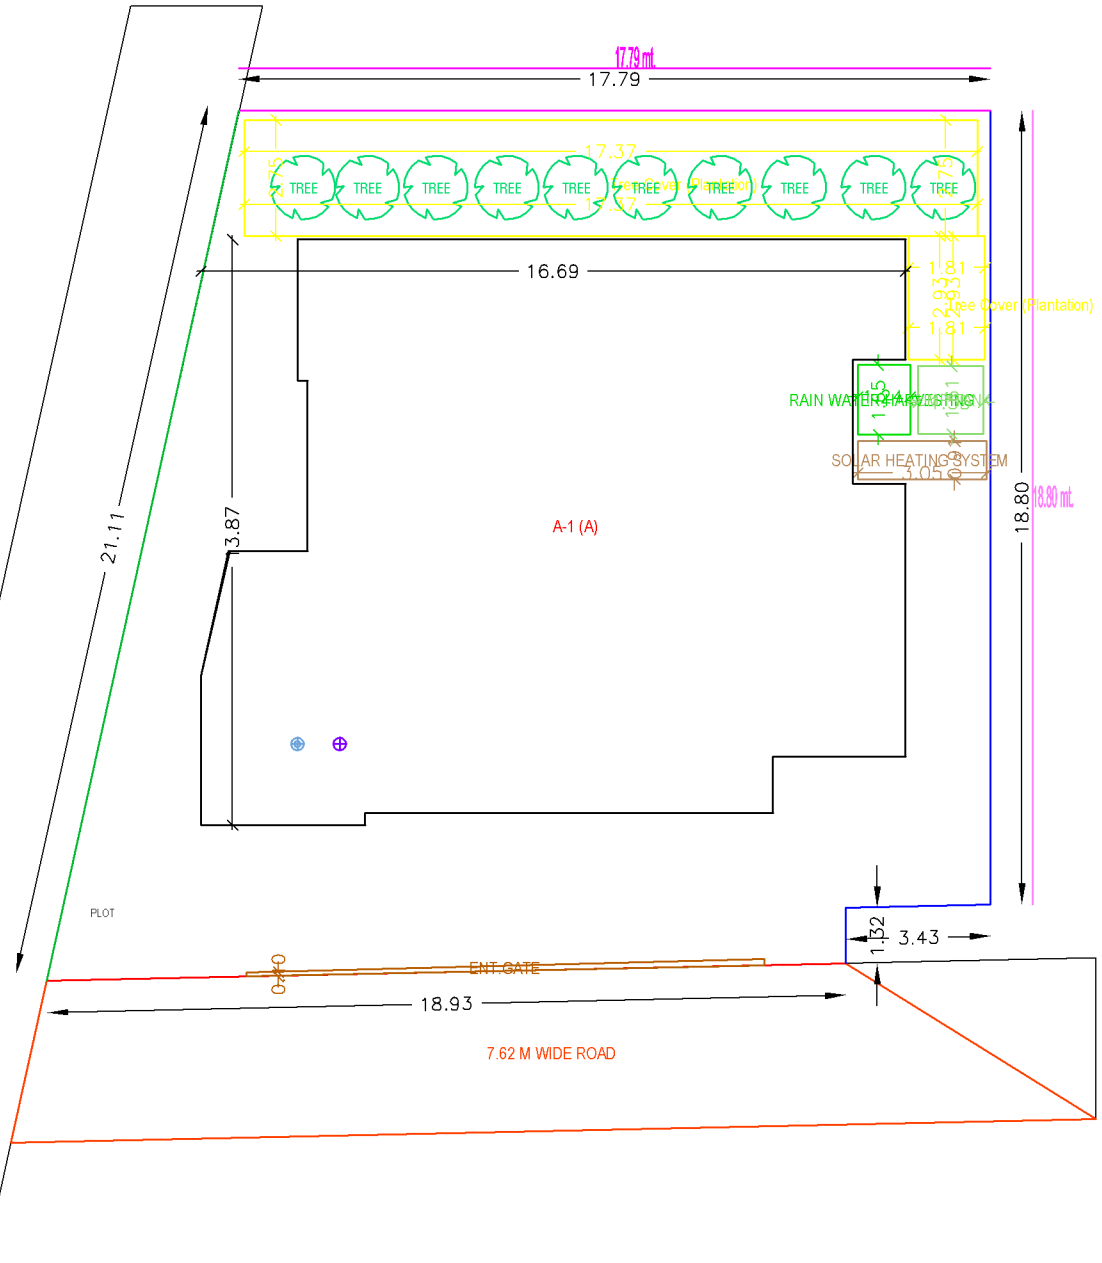

ART PLAN OF MOUZA-SARAIHELIA No 8.
DIST. DHANBAD.

THE PART PLOT OF LAND SHOWN IN RED SOLD
BY SARBASHRI SATISH CHANDRA MONDAL, KHAGEN
MONDAL, GUNEN CHANDRA MONDAL, MAHINDRA
NATH MONDAL S/D LATE LAMBODAR MONDAL AND
SMT. KUTILA MONDAL W/O. LATE MAGEN CHANDRA
MONDAL OF SARAIHELIA, DHANBAD TO SMT. SHARDADEVI
W/O SRI MUNSHI LALL, JAGJIVAN NAGAR, DHANBAD ON PLOT No.
3.568 (PART) KHATA No. 9. AREA - 6 (SIX) KATHA ORO. 10 DEC.
DIST. DHANBAD.

TRUE COPY
OF S.S. MAP
SCALE-1"=330'-0"

ENLARGED PLAN
SCALE-1"=50'-0"

BUTTED & BOUNDED
N:- BOUNDARY WALL OF
C.M.L.W.O.
S:- OWN LAND OF VENDOR
E:- 6'-0" WIDE ROAD THERE
AFTER COMPOUND WALL
OF C.M.L.W.O.
W:- PART PLOT OF 3568.

Handwritten text in Hindi and English:
श्रीमान् श्रीमान्
श्रीमान् श्रीमान्
Mahendra Nath Mondal
30/5/88
श्रीमान् श्रीमान्
श्रीमान् श्रीमान्
30/5/88

Planjee
DRAWN BY:-

KEY PLAN

SITE PLAN