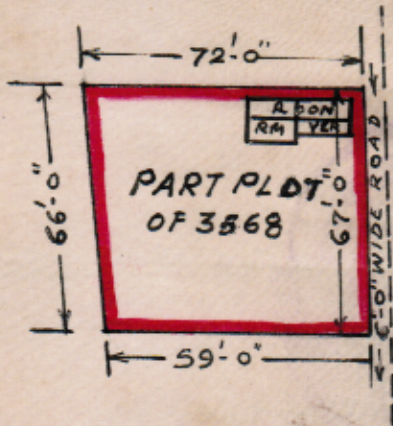

ART PLAN OF MOUZA-SARAIHELIA No 8.
DIST. DHANBAD.

THE PART PLOT OF LAND SHOWN IN RED SOLD
BY SARBASHRI SATISH CHANDRA MONDAL, KHAGEN
MONDAL, GUNEN CHANDRA MONDAL, MAHINDRA
NATH MONDAL S/D LATE LAMBODAR MONDAL AND
SMT. KUTILA MONDAL W/O. LATE MAGEN CHANDRA
MONDAL OF SARAIHELIA, DHANBAD TO SMT. SHARDADEVI
W/O SRI MUNSHI LALL, JAGJIVAN NAGAR, DHANBAD ON PLOT No.
3.568 (PART) KHATA No. 9. AREA - 6 (SIX) KATHA ORO. 10 DEC.
DIST. DHANBAD.

TRUE COPY
OF S.S. MAP
SCALE-1"=330'-0"

ENLARGED PLAN
SCALE-1"=50'-0"

BUTTED & BOUNDED
N:- BOUNDARY WALL OF
C.M.L.W.O.
S:- OWN LAND OF VENDOR
E:- 6'-0" WIDE ROAD THERE
AFTER COMPOUND WALL
OF C.M.L.W.O.
W:- PART PLOT OF 3568.