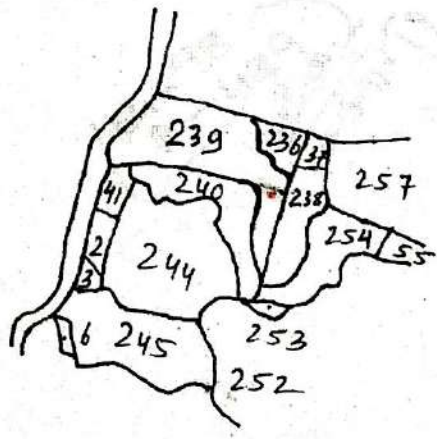

→ Smt. Sima Sinha w/o Nixanjan Kumar Sinha of
Basasi Coak Plant Kuzunda, Putki, Dhanbad.

ASER → Priya Kumari w/o Shekhar Suman of
Rajabhitla, Rajgunj, Dhanbad.

SCHEDULE → Mouza → Basamuxi, Mouza No → 03, Khata No → 33
New Khata No → 98, Plot No → 239, New Plot
No → 489, Area → 02 Katha or to say 3.30 Decimal

BOUNDARY → North → Om Prakash Pandey,
South → Plot No → 239,
East → Road,
West → Amar Decorator

Secara Sinha
Priya Kumari

Traced by
[Signature]