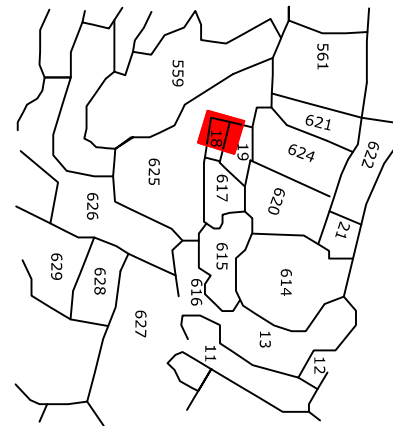

LOCATION PLAN
NOT TO SCALE

Location Plan

KEY PLAN
SCALE :-1 IN = 16FT

Key Plan