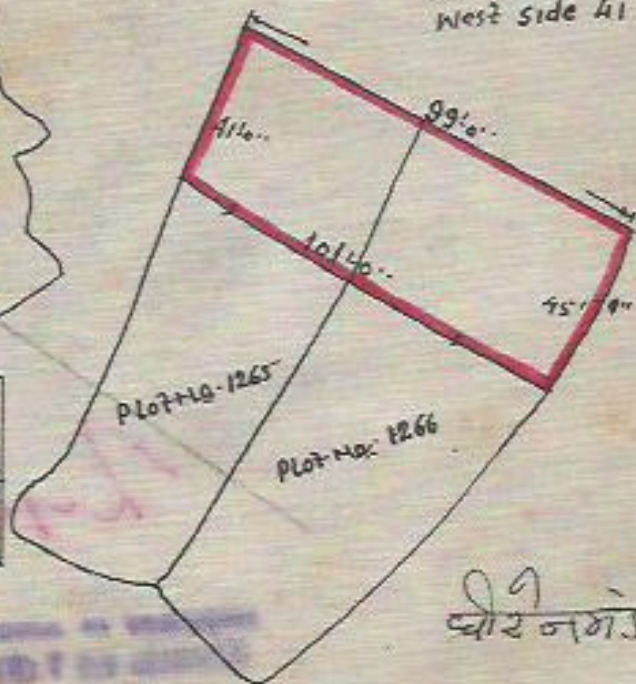

Schedule:- Mouza - Kalakusma No. 12 Ps - Saraidhela  
 under Khata No. Plot No. Area

6	1265 (P)	4 1/2 Decimal
"	1266 (P)	5 1/2 Decimal

Total Area 10 Decimal

Shown in Red colour

SCALE: 1" = 330' 0"

TRUE COPY

North side 99 Feet  
 South side 101 Feet  
 East side 45 Feet  
 West side 41 Feet

Boundary

North:- Plot No. 1268 Belongs  
 to Smt. Sangeeta Sahay  
 South:- Other portion of these plot  
 East:- Plot No. 1267  
 West:- Plot No. 1266