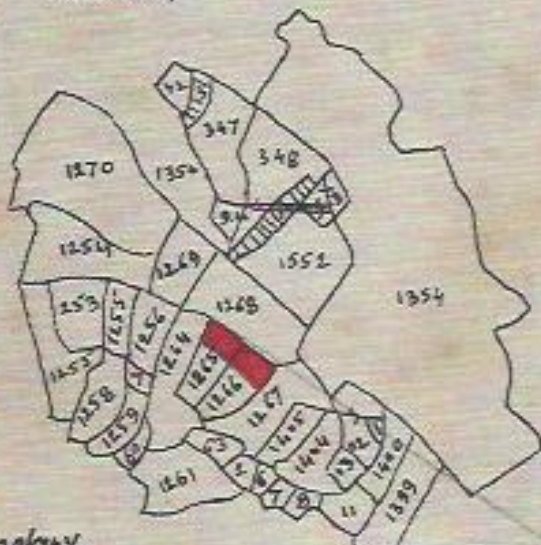

Schedule:- Mouza - Kalakusma No. 12 Ps - Saraidhela  
 under Khata No. Plot No. Area

6	1265 (P)	4 1/2 Decimal
"	1266 (P)	5 1/2 Decimal

Total Area 10 Decimal

Shown in Red colour

SCALE: 1" = 330' 0"

TRUE COPY

North side 99 Feet  
 South side 101 Feet  
 East side 45 Feet  
 West side 41 Feet

Boundary

North:- Plot No. 1268 Belongs  
 to Smt. Sangeeta Sahay  
 South:- Other portion of these plot  
 East:- Plot No. 1267  
 West:- Plot No. 1266