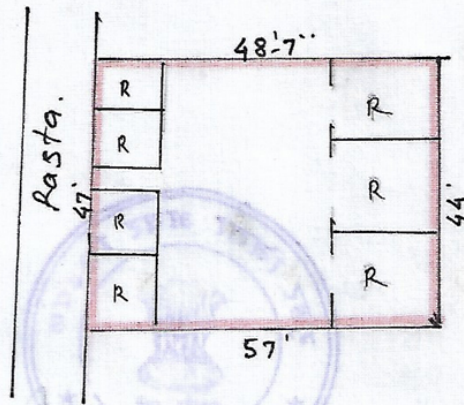

अंजू देवी माताजी देवी
11/12/18
11/12/18