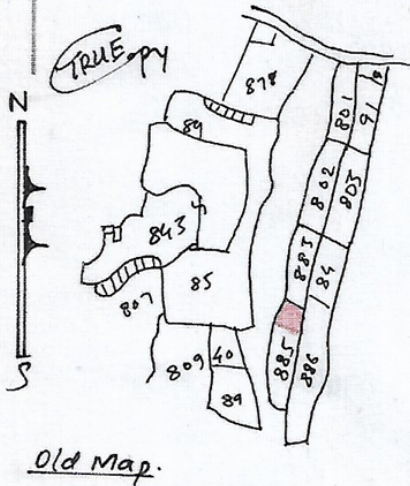

Schedule:- Mouza. Pandderpala no. 4. P.S. Bank More. New Khata no. 343
New Plot no. 629 Area 5.68 - Deci. Plinth Area 600 - Sqft.
Old Khata no. 57, Old Plot no. 885.

Shown in red colour.

Boundary:- North:- Moti Saw.
South:- Ram Lakhan Singh.
East:- Ram Lakhan Singh.
West:- Rasta.

Old Map.

अंजू देवी माताजी देवी
11/12/18
11/12/18