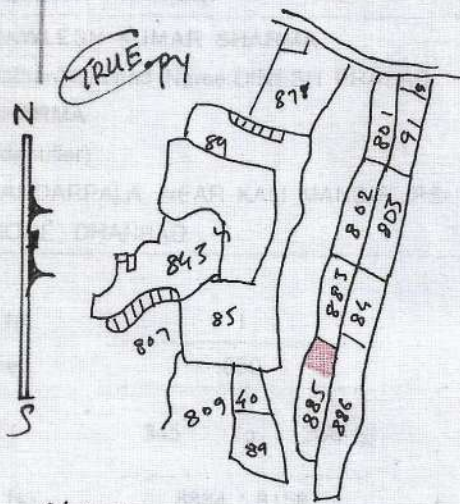

Schedule:- Mouza. Pandderpala no. 4. P.S. Bank More. New Khata No. 343
New Plot No. 629 Area 5.36 - Deci. Plinth Area 600 - Sqft.
Old Khata No. 57, Old Plot No. 885.

Shown in red colour.

Boundary:- North:- Moti Saw.
South:- Ram Lakhan Singh.
East:- Ram Lakhan Singh.
West:- Rasta.

Old Map.

अंजू देवी माता देवी
11/12/18 11/12/18