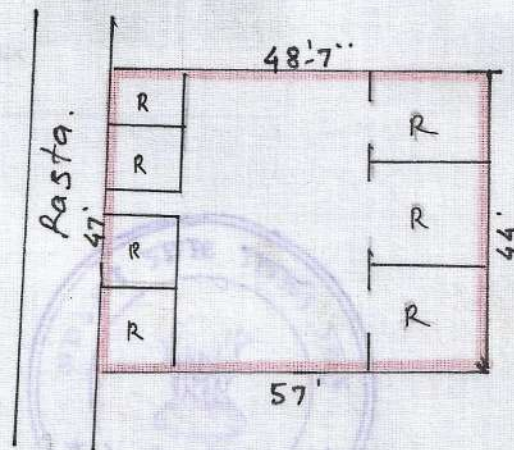

अंजू देवी माता देवी
11/12/18 11/12/18