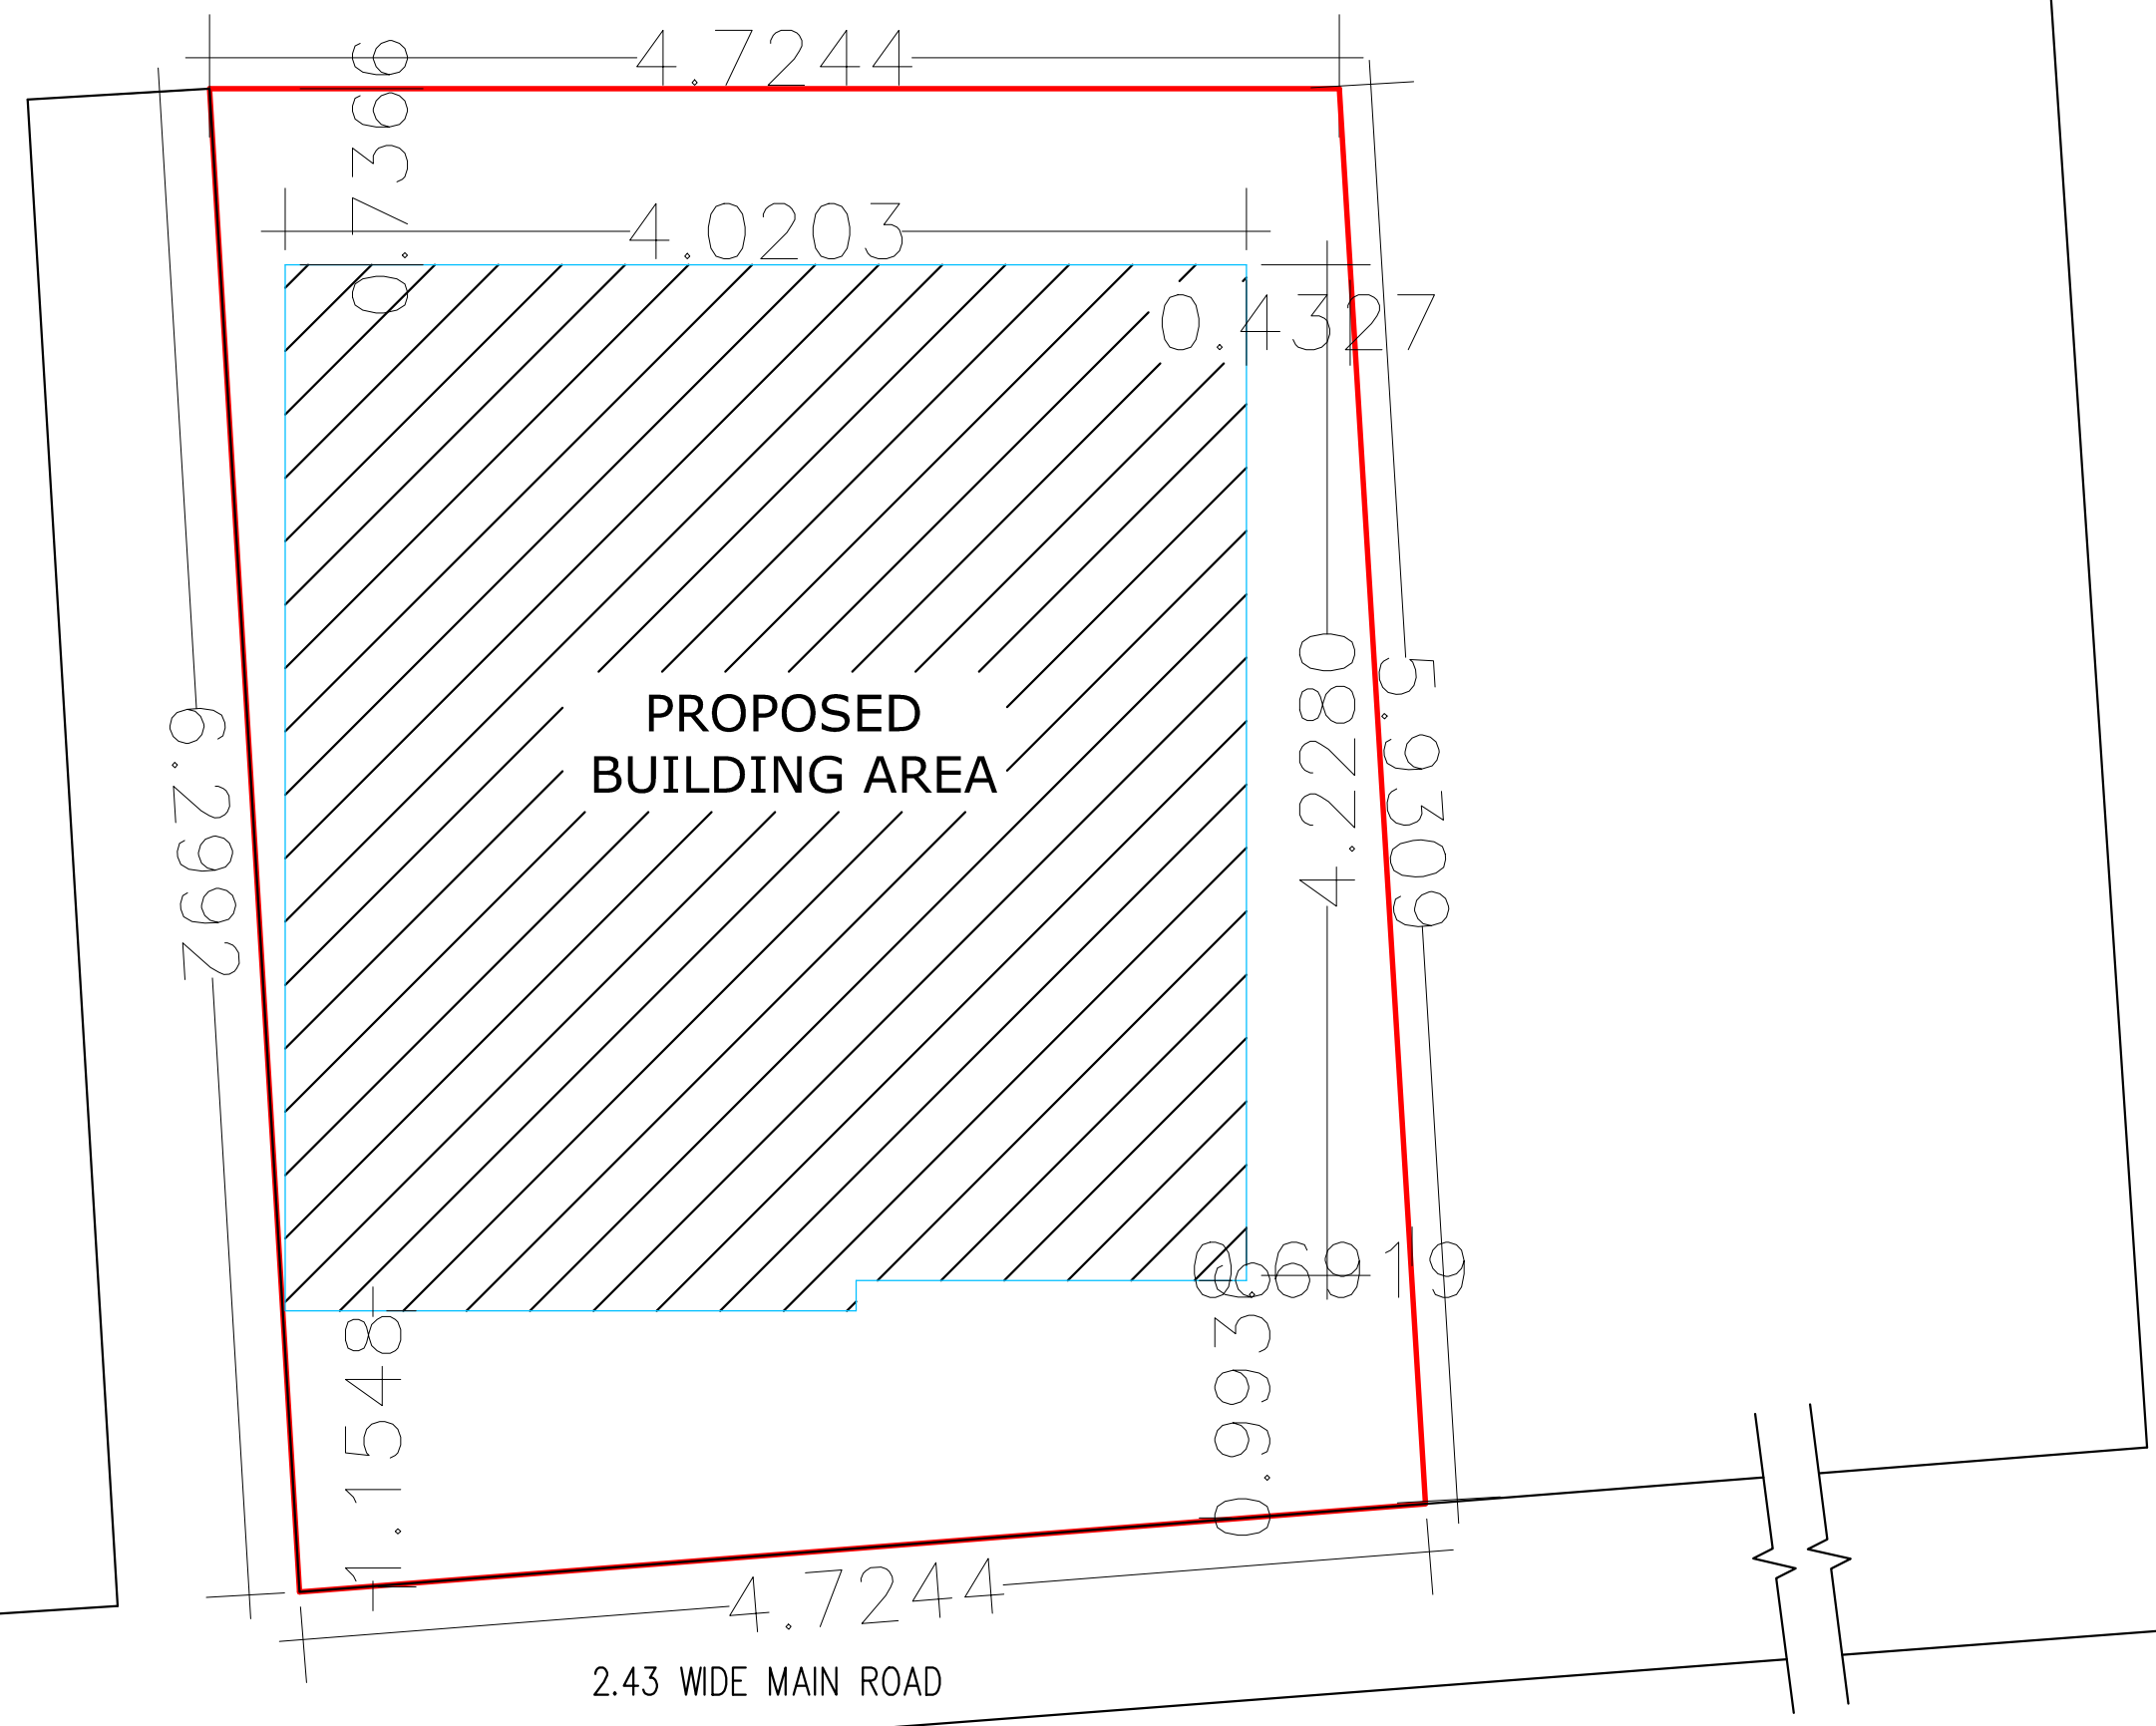

SHAMSHEAR NAGAR
EIDGAH

SHAMSHEAR NAGAR
ROAD

2.43 WIDE MAIN ROAD

SITE PLAN

B. POLYTECHNIC ROAD

SITE LOCATION PLAN