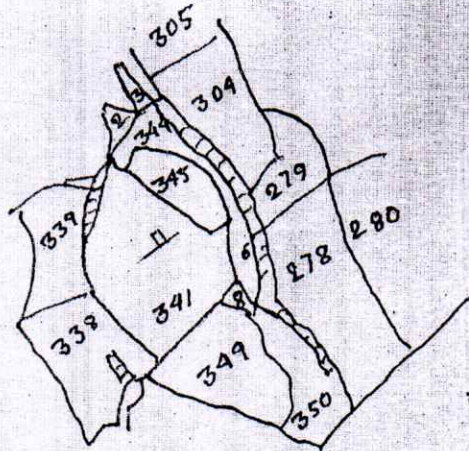

The Plan and Site plan showing the position and possession of Smt. Bakul Sarkar w/o Late S.N. Sarkar of Bhuli D' Block Sector 5/116 PO. Bhuli Ps. Bank More Dist - Dhanbad (Jharkhand) at "Sri Ram Bihar Colony" situated at Mouza - Pandarpala. Mouza no. 4 Under khata no. 7 Part of Plot no. 341 measuring an area 3 Decimals. Shown by surrounded Red line on the Plan & site Plan.

Boundary → North - House of Umesh Singh.
 South - S R V. Road 20' wide than D.B. Singh.
 East - Sanjay Gupta (Part of Lot no 57 SRV.)
 West - Lot no. 56, (S R V.)

Scale 1" = 330 feet

Bakul Sarkar

Scale 1" = 16 feet