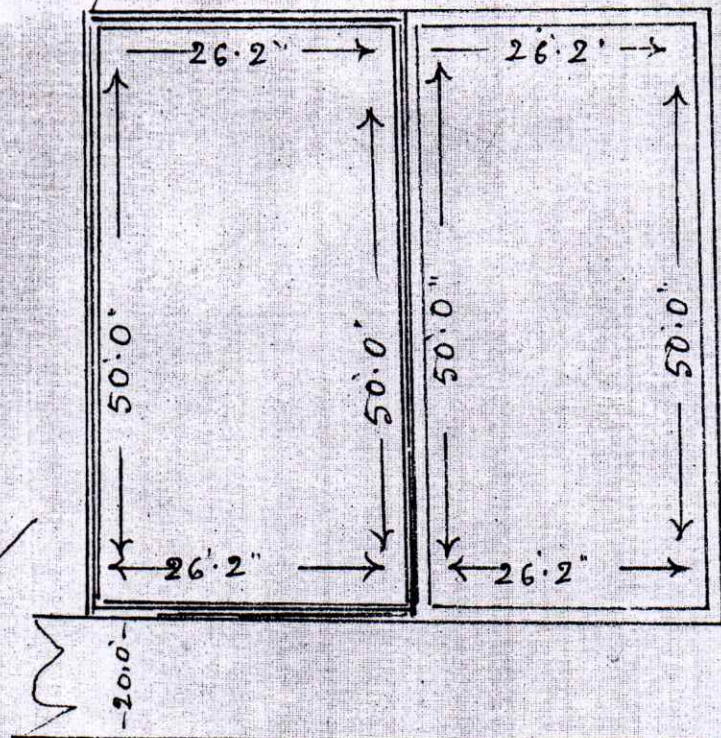

The Plan and Site plan showing the position and possession of Smt. Bakul Sarkar w/o Late S.N. Sarkar of Bhuli D' Block Sector 5/116 PO. Bhuli Ps. Bank More Dist - Dhanbad (Jharkhand) at "Sri Ram Bihar Colony" situated at Mouza - Pandarpala. Mouza no. 4 Under khata no. 7 Part of Plot no. 341 measuring an area 3 Decimals. Shown by surrounded Red line on the Plan & site Plan.

Boundary → North - House of Umesh Singh.
 South - S R V. Road 20' wide than D.B. Singh.
 East - Sanjay Gupta (Part of Lot no 57 SRV.)
 West - Lot no. 56, (S R V.)

Scale 1" = 330 feet

Bakul Sarkar

Scale 1" = 16 feet