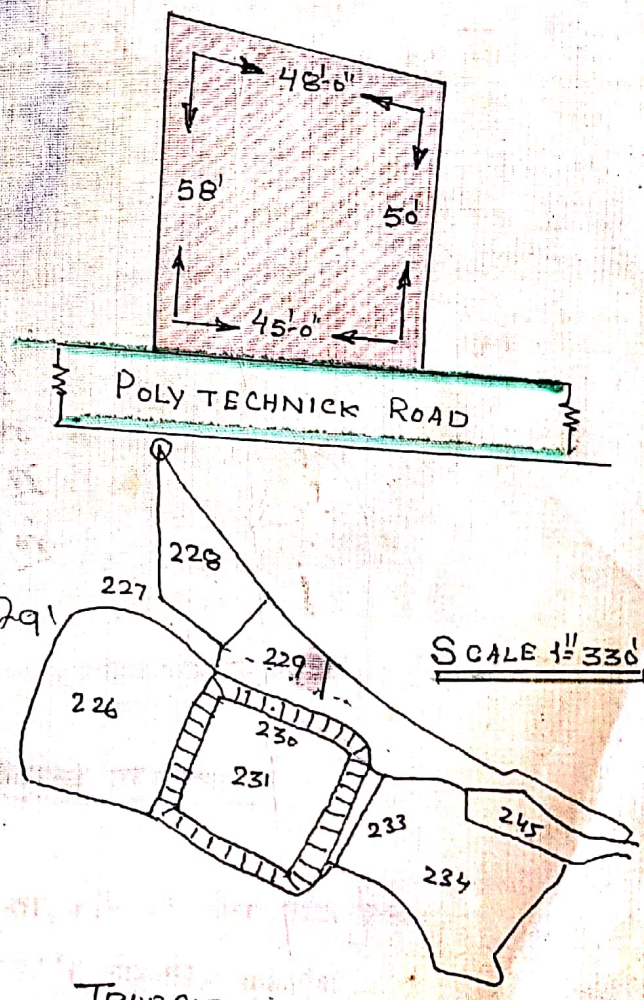

VENDOR'S - KALYANI DUTTA GUPTA W/O SRI SHANKAR
DUTTA GUPTA OF BHULI 'C' BLOCK QNO - 9/48 P.S.
BANK MORE DIST - DHANBAD

VENDEE - SMT KANTI DEVI W/O SRI KESHAV SINGH
OF BHULI 'D' BLOCK SECTOR III QNO 38 P.S. BANK MORE
DIST - DHANBAD

SCHEDULE - MOUZA PANDAR PALHA NO 4 KHATA NO 63
PLOT NO. 229 SOLD AREA 3 KATHA 8 CHHATAK
PLAN SHOWN IN RED

N - MOUZA BAROMURI
S - POLY TECHNICK ROAD
E - PART OF PLOT
W - SMT URMILA DEVI

Kalyani Dutta Gupta
12.12.2003

SCALE 1" = 330'

TRUE COPY

DRG. B.K.
P. 12/12/03