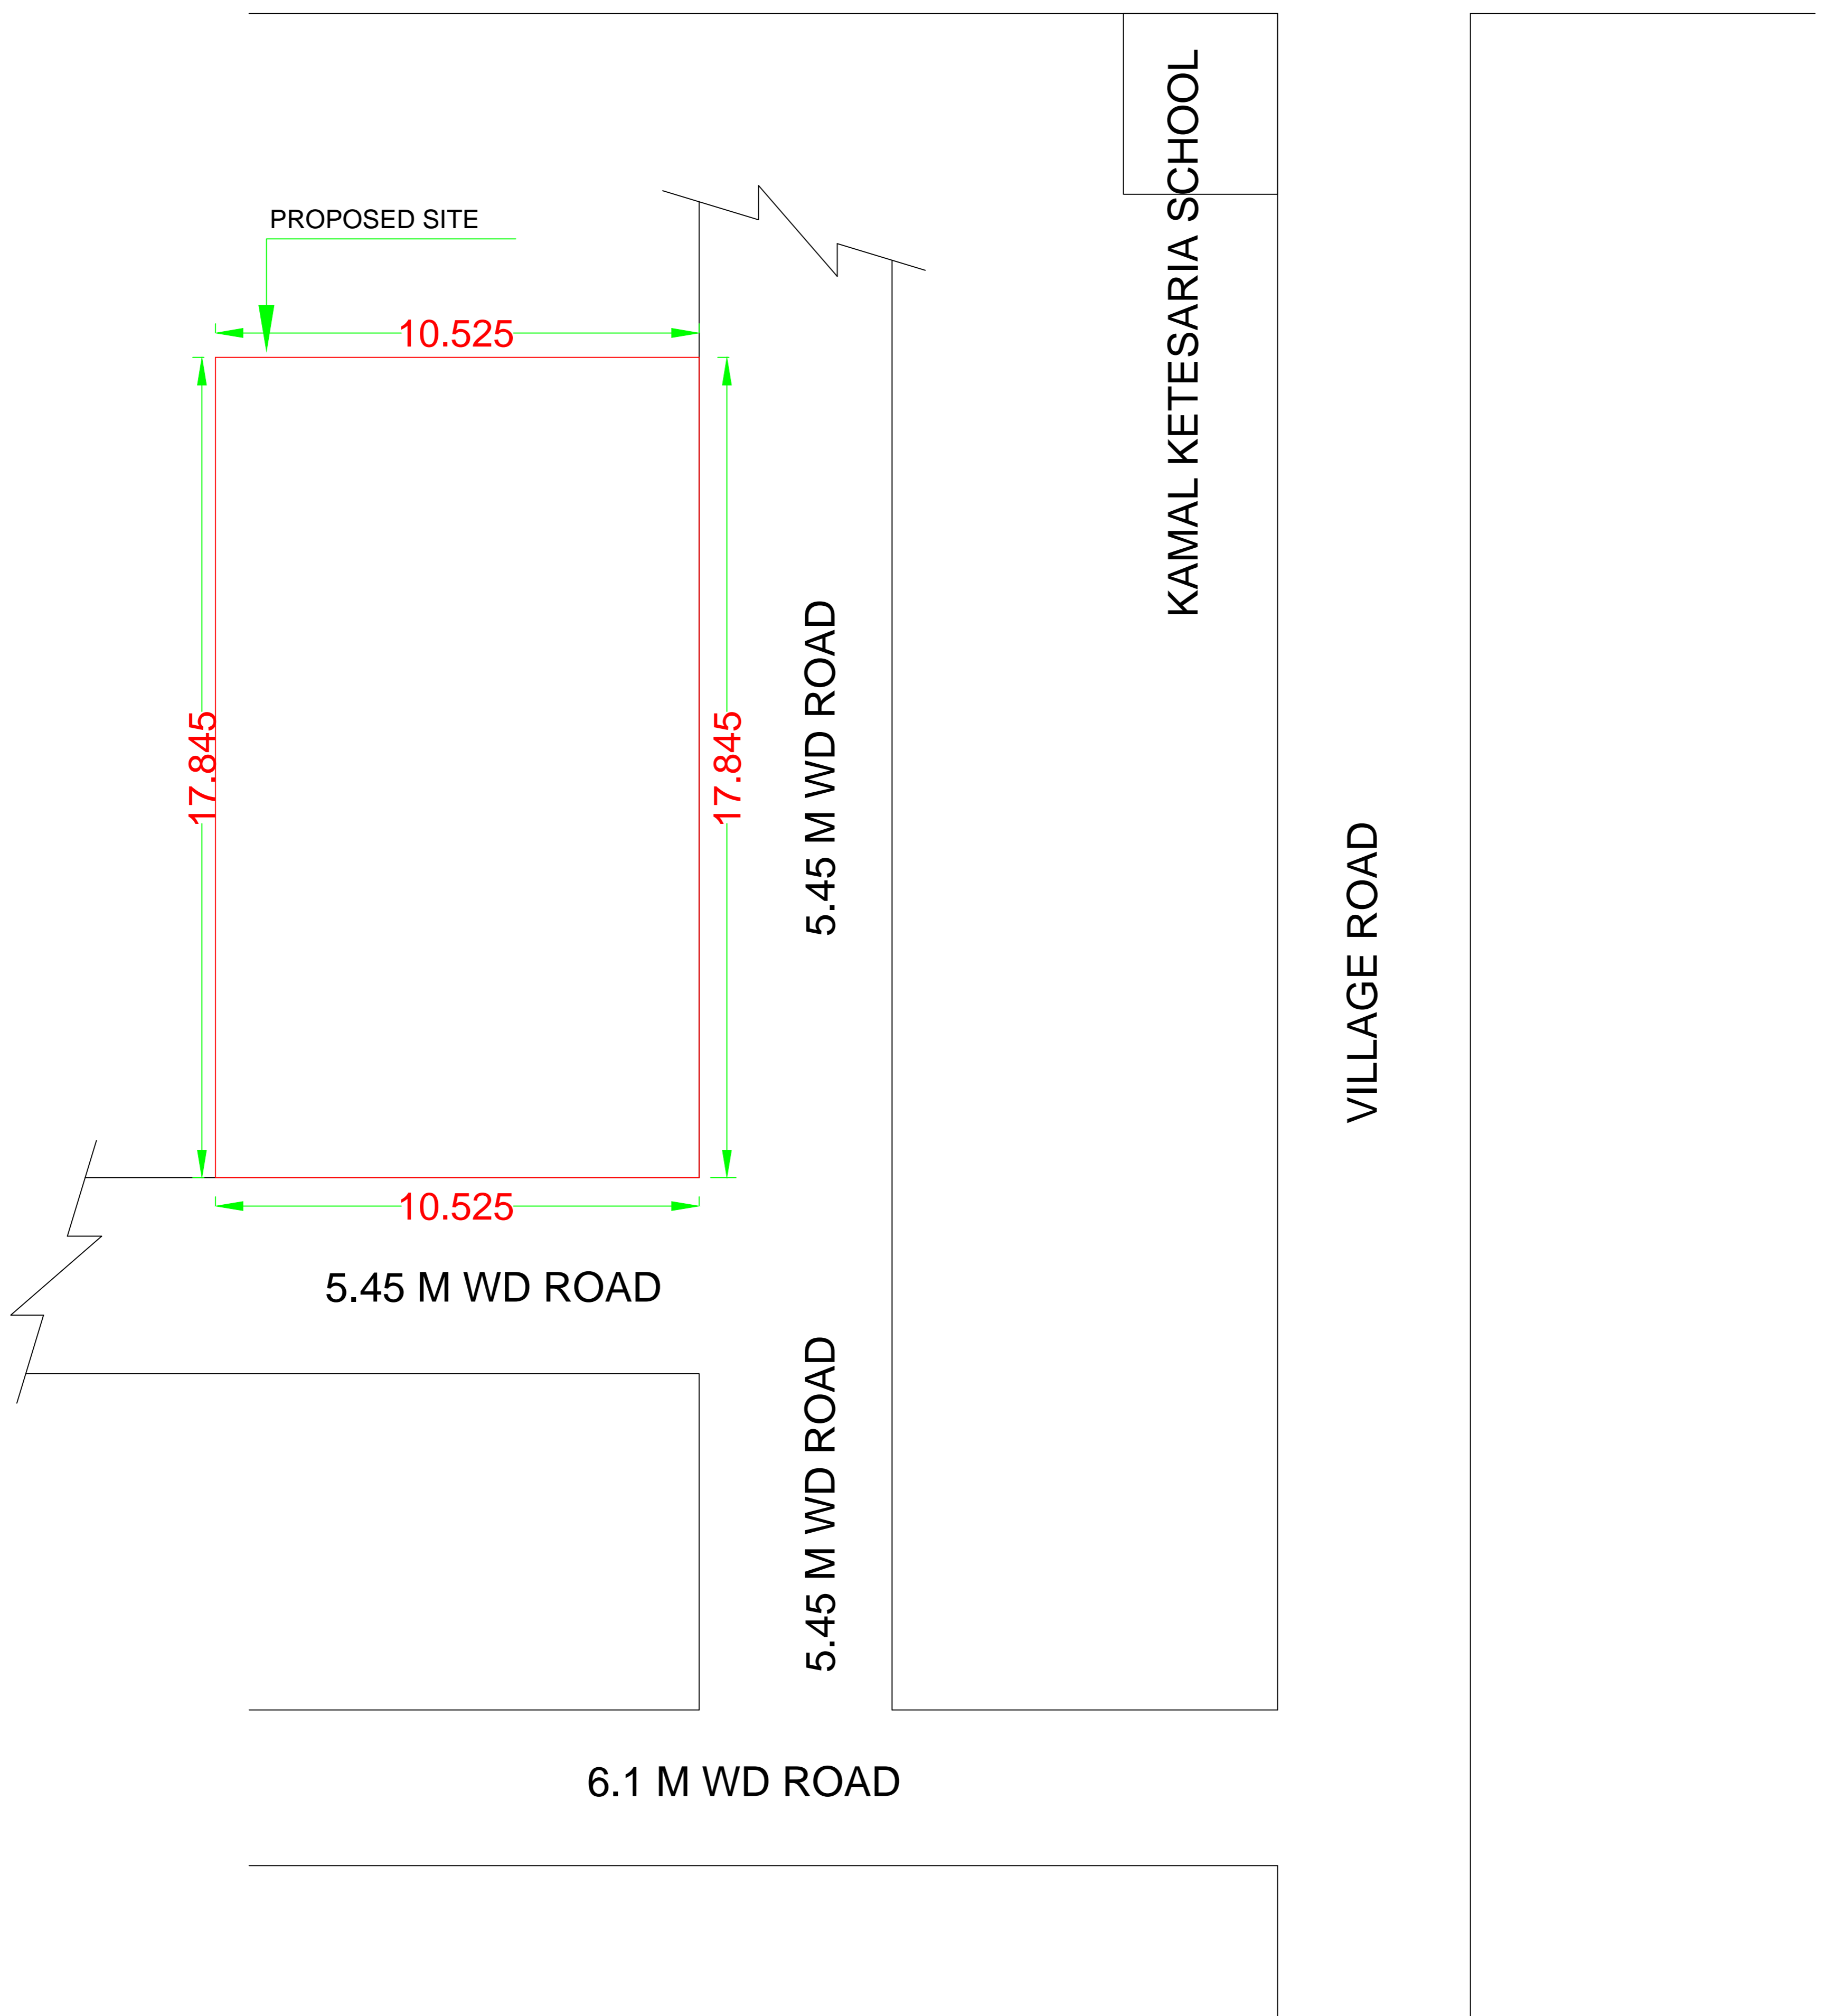

GOAL BUILDING ←

MAIN ROAD

→ RITA VERMA PETROL PUMP

Location Plan

LOCATION PLAN