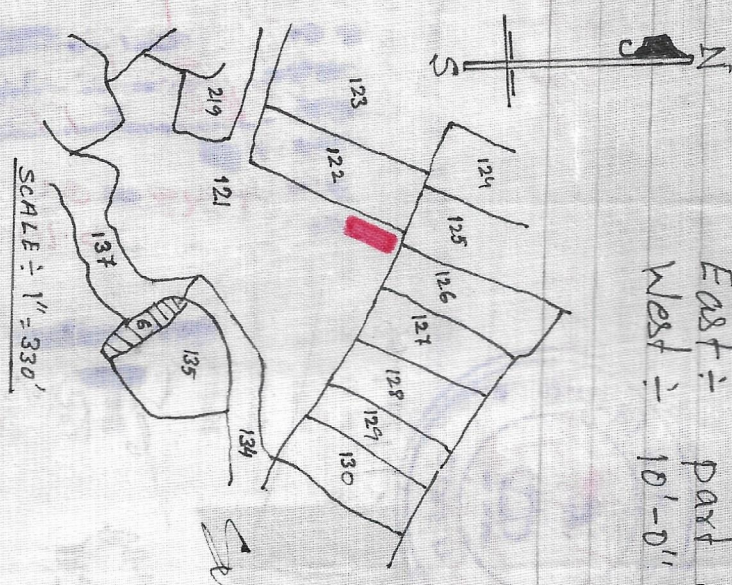

Schedule ÷ Mouza ÷ Amaghata Aalais Sugiadli, No ÷ 9, Khata No ÷ 3, Plot No ÷ 121, (P) Area ÷ 5 Katha.

Boundary ÷ North ÷ 20'-0" wide Road.
 South ÷ part of same plot.
 East ÷ part of same plot.
 West ÷ 10'-0" wide Road.

SCALE ÷ 1" = 330'

Swarni 8d.
 6110105
 Shewari

Shown in Red.

TRACED BY ÷ (Mangy) Yadav

NOT TO SCALE