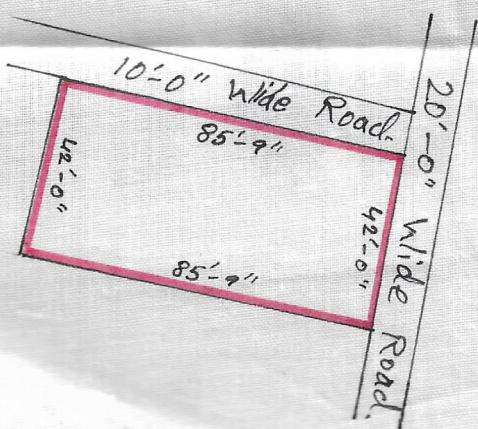

Schedule ÷ Mouza ÷ Amaghata Aalais Sugiadli, No ÷ 9, Khata No ÷ 3, Plot No ÷ 121, (P) Area ÷ 5 Katha.

Boundary ÷ North ÷ 20'-0" wide Road.
 South ÷ part of same plot.
 East ÷ part of same plot.
 West ÷ 10'-0" wide Road.

SCALE ÷ 1" = 330'

Swarni 8d.
 6110105
 Shewari

Shown in Red.

TRACED BY ÷ (Mangy) Yadav

NOT TO SCALE