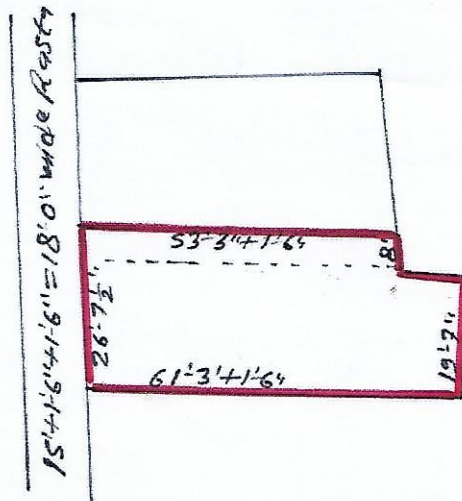

Purchaser: - Smt. Meena Devi w/o Sri Shyam Lal of
 Block-A-T-10, NBCC Colony, Nunudih, P.S:-
 Budandih, dist. Dhanbad

Schedule: - mouza: Kolakusma no: 12, P.S: Saraidhela
 Khata No: 119, Plot No: 1687, Area: 2.30 Katha
 or to say 3.80 Dec...

Boundary: - North :- Part of this Plot
 South :- Part of this Plot
 East :- Part of this Plot
 West :- $15' + 1'6" + 1'6" = 18'0"$ wide Rasta

shown in red

TRUE COPY

[Handwritten signature]
 Date: ...
 P.S: ...