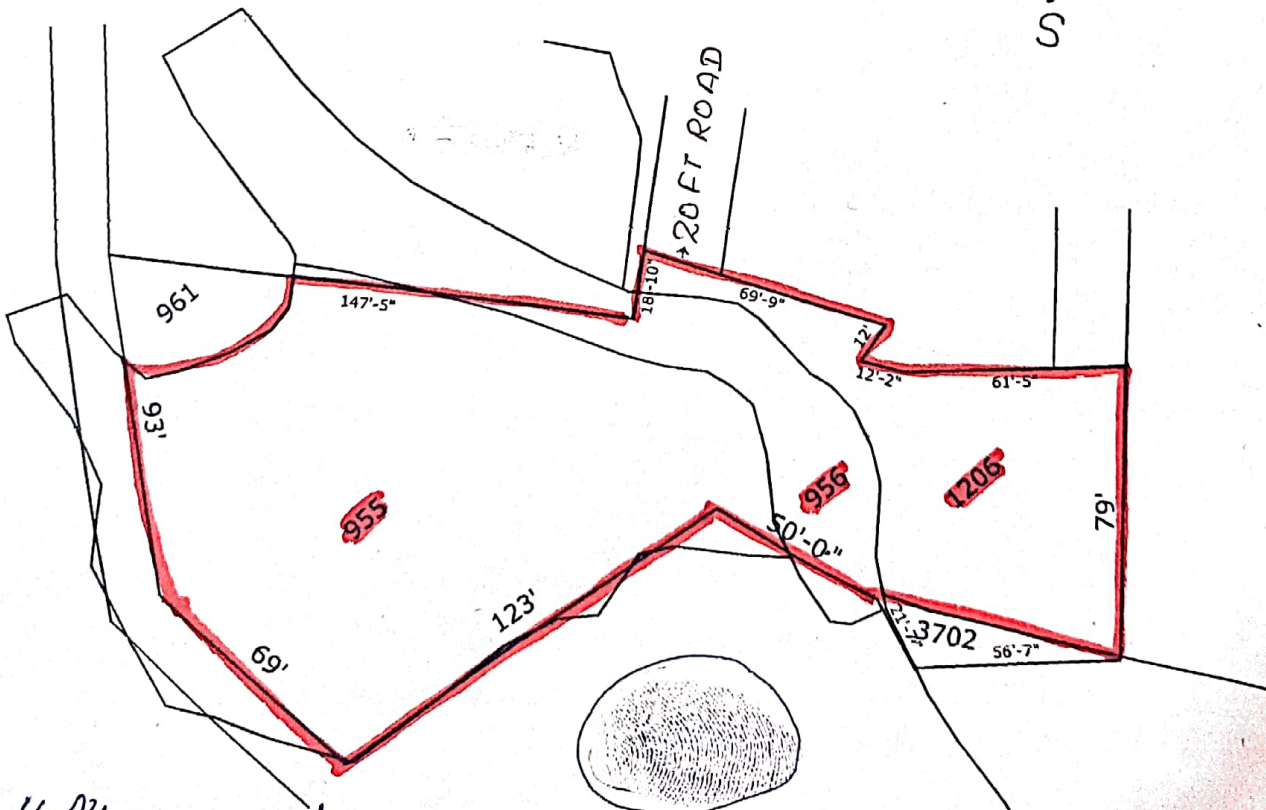

SCHEDULE – MOUZA- Kolaksuma , Mouza No- 12 , P.S- Saraidhela , DIST- Dhanbad , STATE – Jharkhand , OLD PLOT NO- 955 ,956,1206, NEW PLOT NO – 1875 , 986 , 1732 , OLD KHATA NO-12 , 20 , 122 , NEW KHATA NO-234 , 486, 388 , Area – 51.26 Decimal Land.

BOUNDARY-

NORTH- 20 FT ROAD
 SOUTH – VASTU VIHAR BOUNDARY
 EAST = NARENDRA SINGH
 WEST- 15 FT ROAD

Haldhar Mandal
 Jagdish Mandal

Rajesh Kumar Mandal