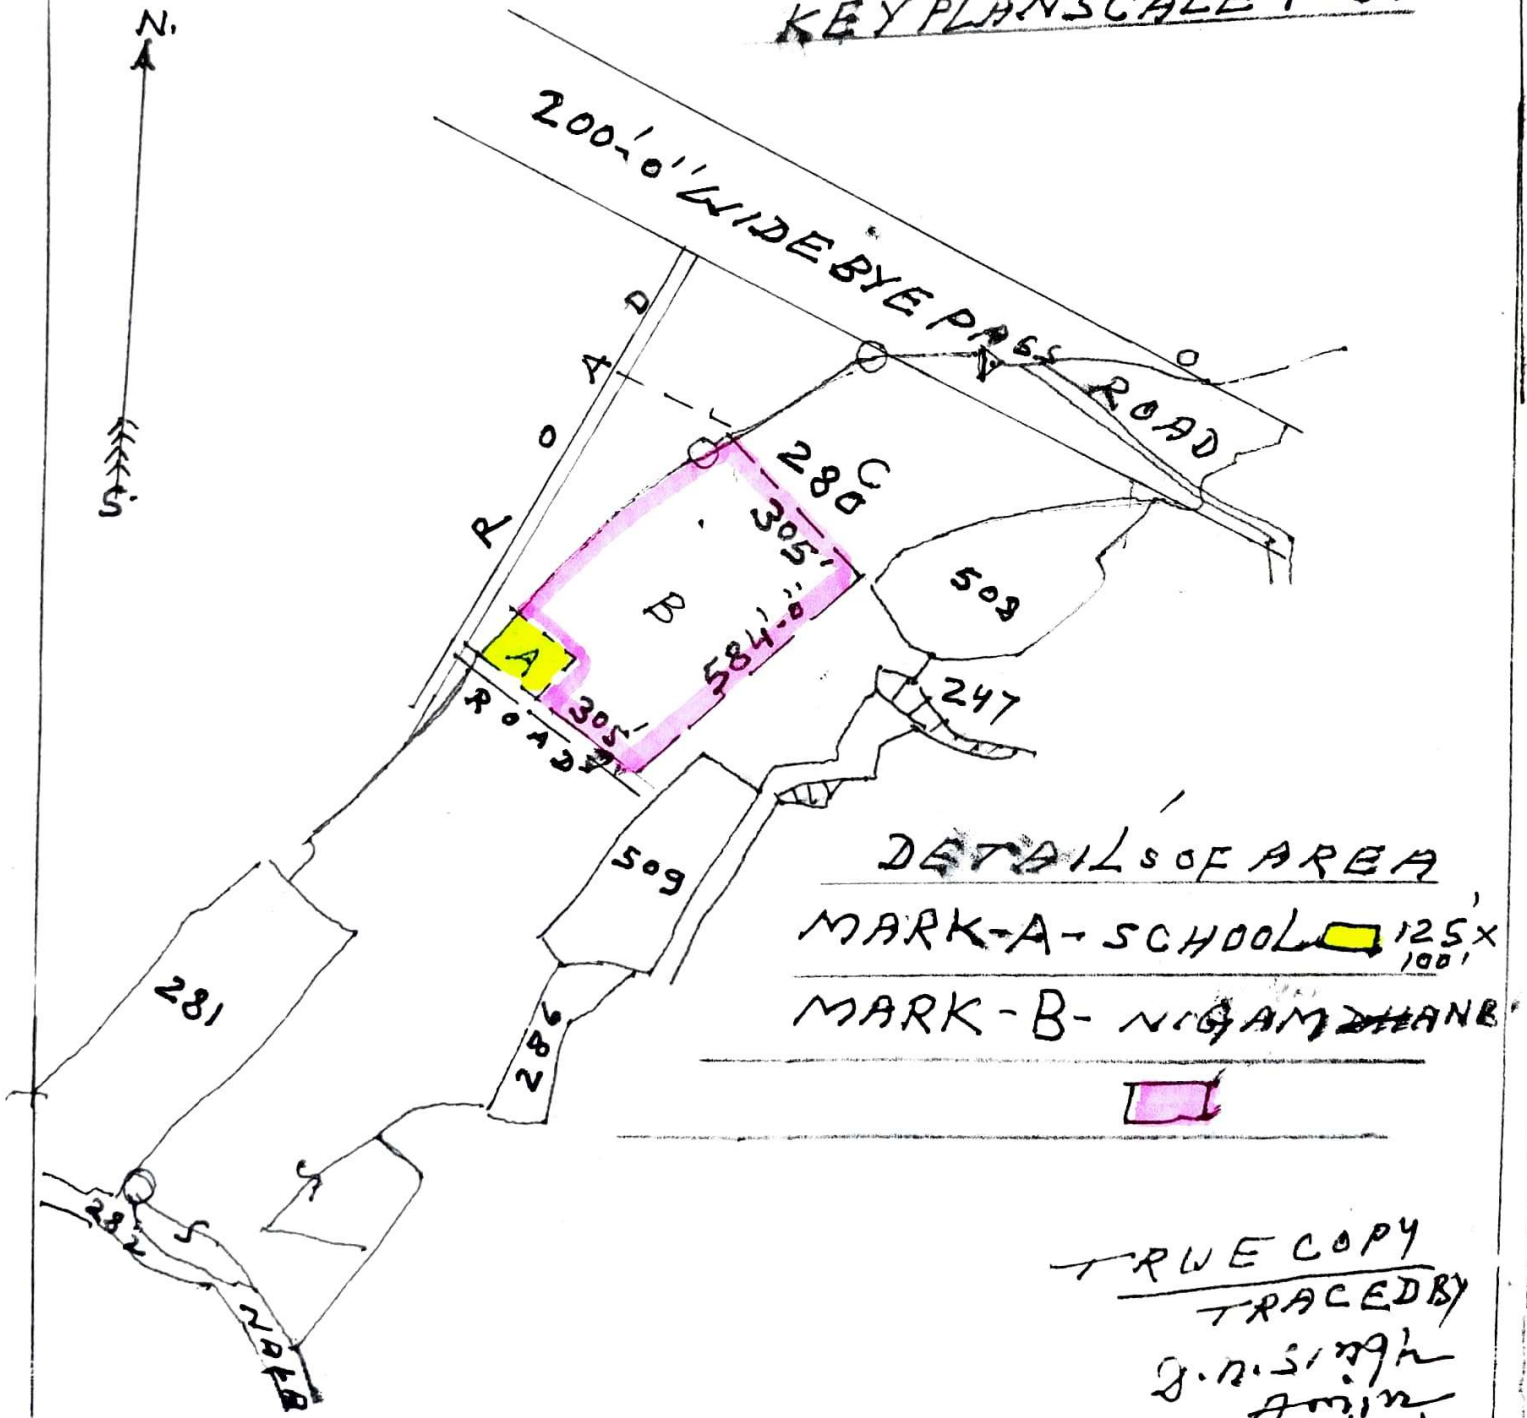

LAND IS SITUATED IN MOUZA - BAROMURI,  
P.S. NO. 3 THANA - JHARIA AT PRESENT DHANBAD  
GAIRABAD KHATA NO. 42 PLOT NO. 280 FULL  
PLOT OF AREA 18.18 ACRE. OUT OF AREA 3.80 -  
ACRE A LOT OF DHANBAD NAGAR NIGAM DHANB  
MARK - B SHOWN IN RED ROSE COLOUR 

KEY PLAN SCALE 1" = 330' - 0"

DETAILS OF AREA  
MARK - A - SCHOOL  125' x 100'  
MARK - B - NIGAM DHANB 

TRUE COPY  
TRACED BY  
J. N. Singh  
Amin  
N. Dhanbad  
11/10/21