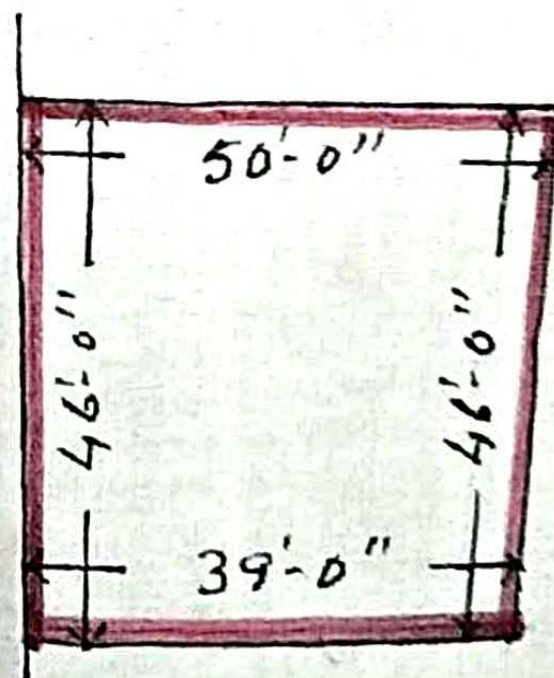

Plan showing the Land situated in Mouza 'Matkuria'
 P# Dhanbad (Bank More) Dist. Dhanbad Mouza No-
 53 Khalā No- 12 Plot No 324. New Survey Khalā
 No- 31 Plot No- 284 Area 2 kh 13 ch. or to say 4.65
 Dec. shown in colour RED.
 Sold by:- Syed Anjum Iftekhā s/o Lalē S. B. H. Rijvi
 of New Colony Saraichela. P# 4 Dist. Dhanbad.

Sold To:- Smt. Mahmooda Bano w/o Md. Mumtāz
 Ansari of New Colony Matkuria Road Wasseypur P#
 Bank More Dist. Dhanbad.

Boundary

- N:- Kazma khatoun.
- S:- Md. khurshid.
- E:- Part of same Plot.
- W:- Proposed Raslā.