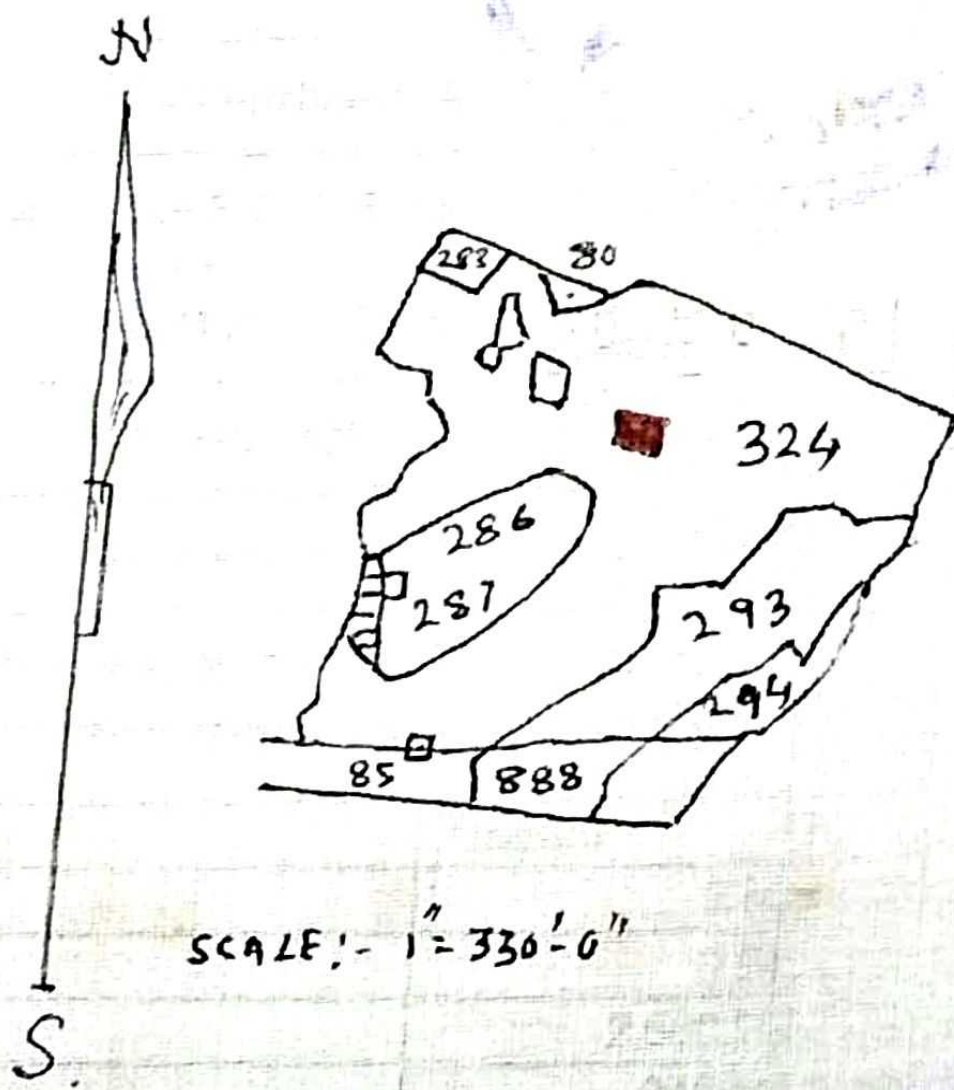

Plan showing the Land situated in Mouza 'Matkuria'
 P# Dhanbad (Bank More) Dist. Dhanbad Mouza No-
 53 Khalā No- 12 Plot No 324. New Survey Khalā
 No- 31 Plot No- 284 Area 2 kh 13 ch. or to say 4.65
 Dec. shown in colour RED.
 Sold by:- Syed Anjum Iftekhā s/o Lalē S. B. H. Rijvi
 of New Colony Saraichela. P# 4 Dist. Dhanbad.

Sold To:- Smt. Mahmooda Bano w/o Md. Mumtāz
 Ansari of New Colony Matkuria Road Wasseypur P#
 Bank More Dist. Dhanbad.

Boundary

- N:- Kazma khatoun.
- S:- Md. khurshid.
- E:- Part of same Plot.
- W:- Proposed Raslā.

Not to Scale

Syed Anjum Iftekhā

19.7.58.