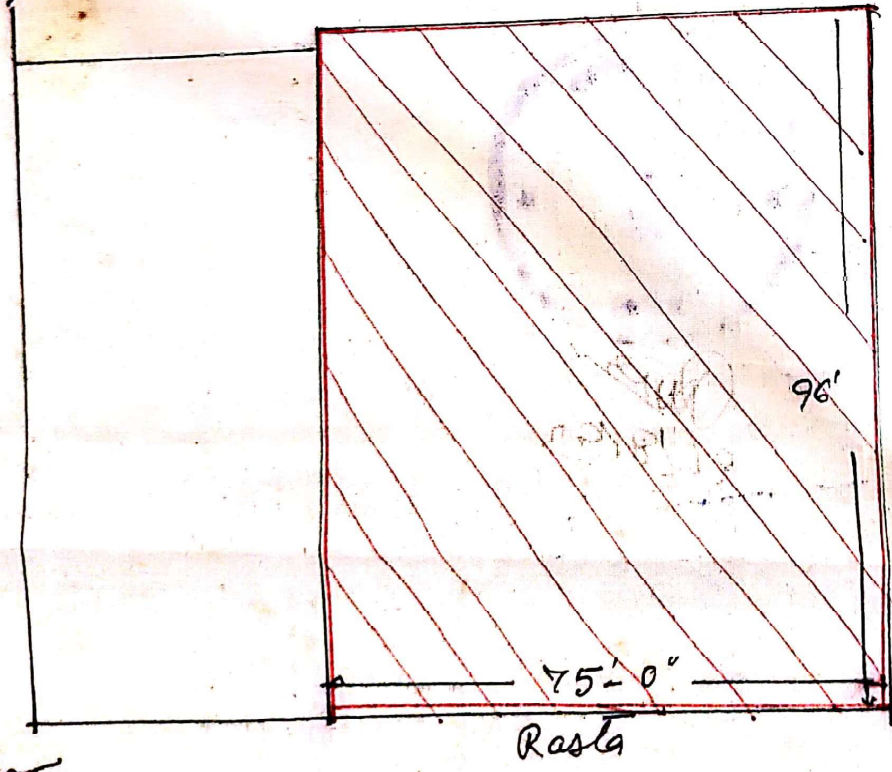

Schedule Progn. Submukha No 88 Khatu no 52 & 46 Plot no 111 & 72
 Area 10 Katha (96 x 75 = 7200 sqft)

Boundary - North part of plot no. 72
 S - Rasta @ P of plot no 71 & 72
 W - part of plot no 111 & 72

Scale 1" = 330' 0"
 Do 1" = 25' 0"

अनुमति क्रमांक 20/8/93
 @ अनुमति क्रमांक 20/8/93
 20/8/93
 अनुमति क्रमांक
 20/8/93