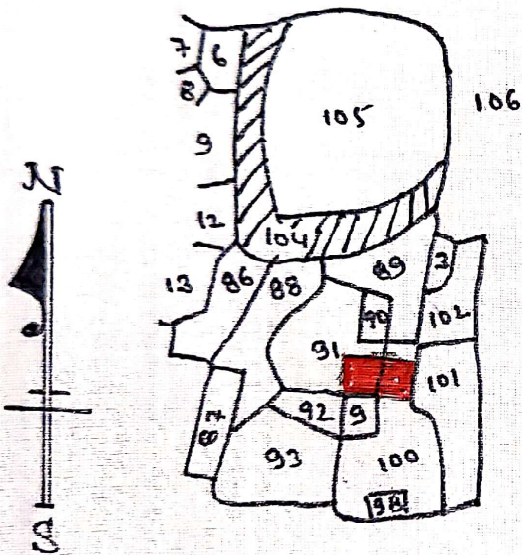

Plan showing the land on Mouza:- Baromuri, Mouza no.1-3,
 under New Khata no.: - 220, old Khata no.1 - 29, New
 plot no.1-110, old plot no.1-91 and 100, Area:- 16.47 decimal

Bearing Deed no.:- 6307 and 6308 of dated:- 04.07.1987,

Owner's:- (i) Sri. Sanjay Kumar, (ii) Sri. Ramesh
 Kumar s/o Late Raghaiya Lal
 Singh of Nawagarh, Fularitand,
 P.N.:- Madhuban, dist.-1. Dhanbad.

Boundary:- North:- 20'-0" wide road,
 South:- colony lot no.:- 39 and 40,
 East:- 14'-0" wide road,
 West:- 14'-0" wide road,

Shown in red.

Scale:- 16" = 1 Mile

(Not to Scale)

Traced By:-

Biplab Majumdar

(Amin)

Jharkhand Govt. Regd. No.-113/04-05

Registry Office, Dhanbad