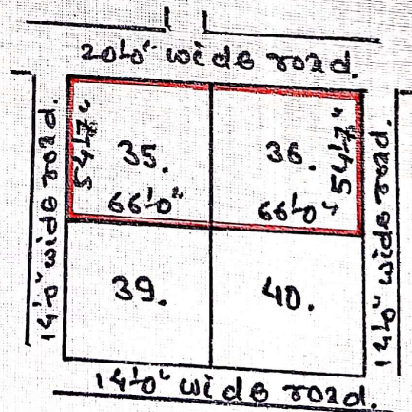

Plan showing the land on Mouza:- Baromuri, Mouza no.1-3,
 under New Khata no.: - 220, old Khata no.1 - 29, New
 plot no.1-110, old plot no.1-91 and 100, Area:- 16.47 decimal

Bearing Deed no.:- 6307 and 6308 of dated:- 04.07.1987,

Owner's:- (i) Sri. Sanjay Kumar, (ii) Sri. Ramesh
 Kumar s/o Late Raghaiya Lal
 Singh of Nawagarh, Fularitand,
 P.N.:- Madhuban, dist.-1. Dhanbad.

Boundary:- North:- 20'-0" wide road,
 South:- colony lot no.:- 39 and 40,
 East:- 14'-0" wide road,
 West:- 14'-0" wide road,

Shown in red.

Scale:- 16" = 1 Mile

(Not to Scale)

Traced By:-

Biplab Majumdar

(Amin)

Jharkhand Govt. Regd. No.-113/04-05

Registry Office, Dhanbad