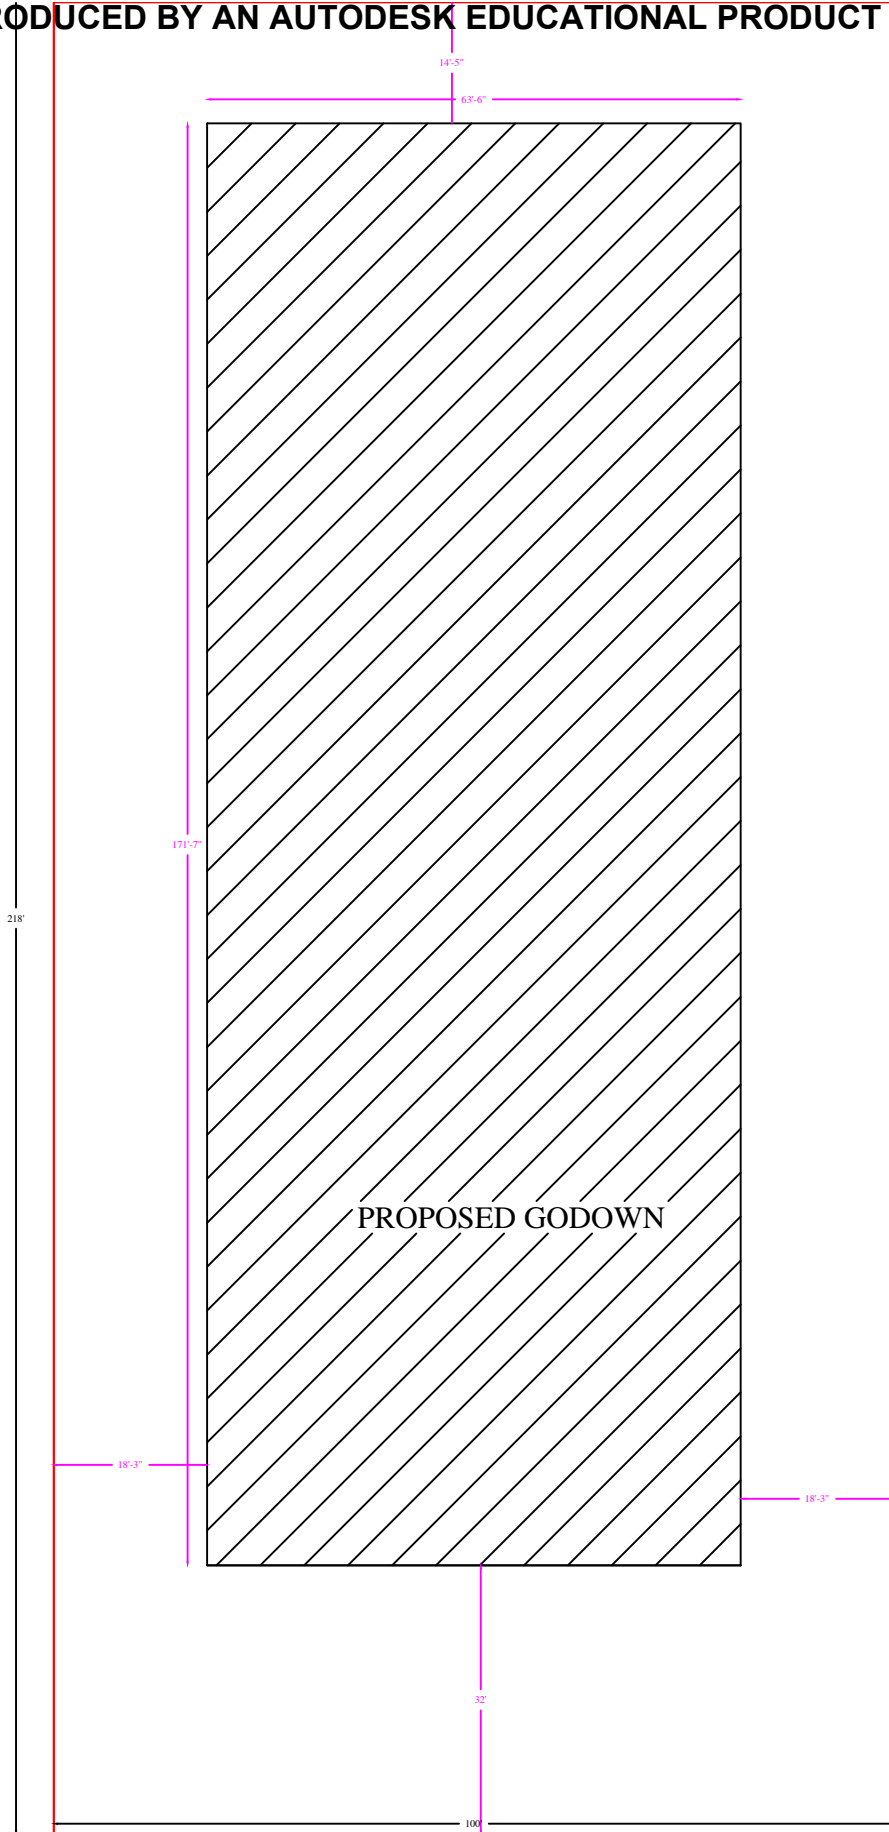

PRODUCED BY AN AUTODESK EDUCATIONAL PRODUCT

PRODUCED BY AN AUTODESK EDUCATIONAL PRODUCT

PRODUCED BY AN AUTODESK EDUCATIONAL PRODUCT

100'-0" WD. ROAD

SITE PLAN

PRODUCED BY AN AUTODESK EDUCATIONAL PRODUCT