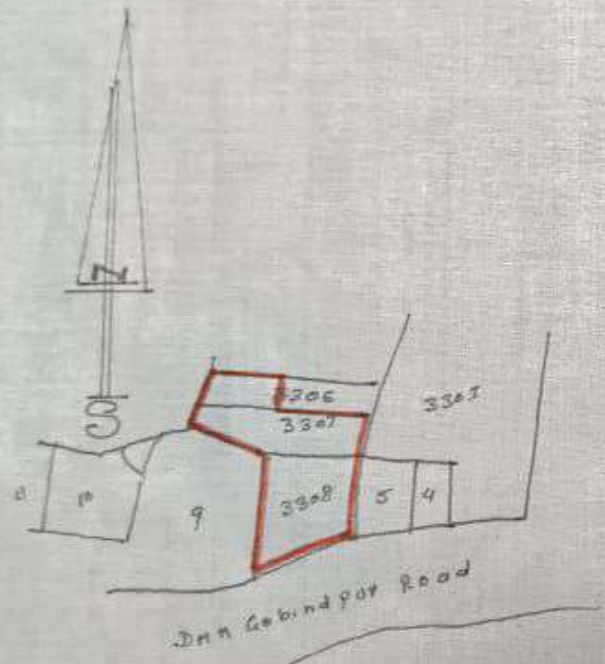

Schedule - Munsif Saraidhela No. 8 Khata No. 17, Plot No. 3308
 Khata No. 110 Plot No. 3307 Total Area 10760 sq. ft
 or to say 24.67 Decimal shown in red

PREPARED BY