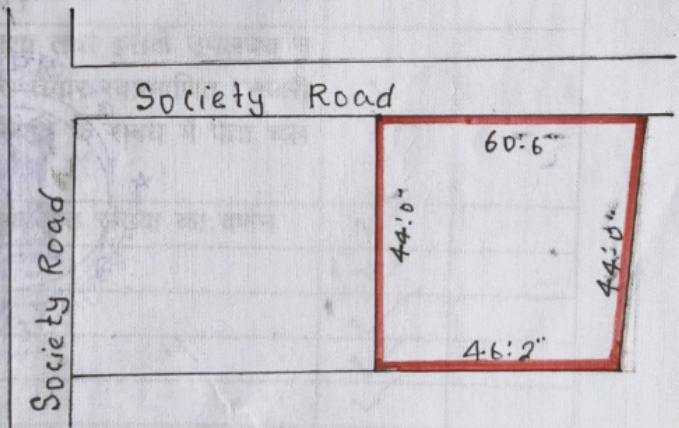

PSchedule:- Mouza- Bhelatand No. 89, P.S- Govindpur. Pre P.S- Barwadda  
 New Khata No. 269, Old Khata No. 90, New Plot No. 1118,  
 Old Plot No. 820, Area- 5.38 Decimal of Land.  
 Shown in Colour Red.

Boundary:- North- Society Road  
 South- Part of This Plot, Society Plot No. 111  
 East- Vacant Land of Society  
 West- Ajay Ravidas

New Map

Sujata gyubda

Sunita Kumari

13/12/23