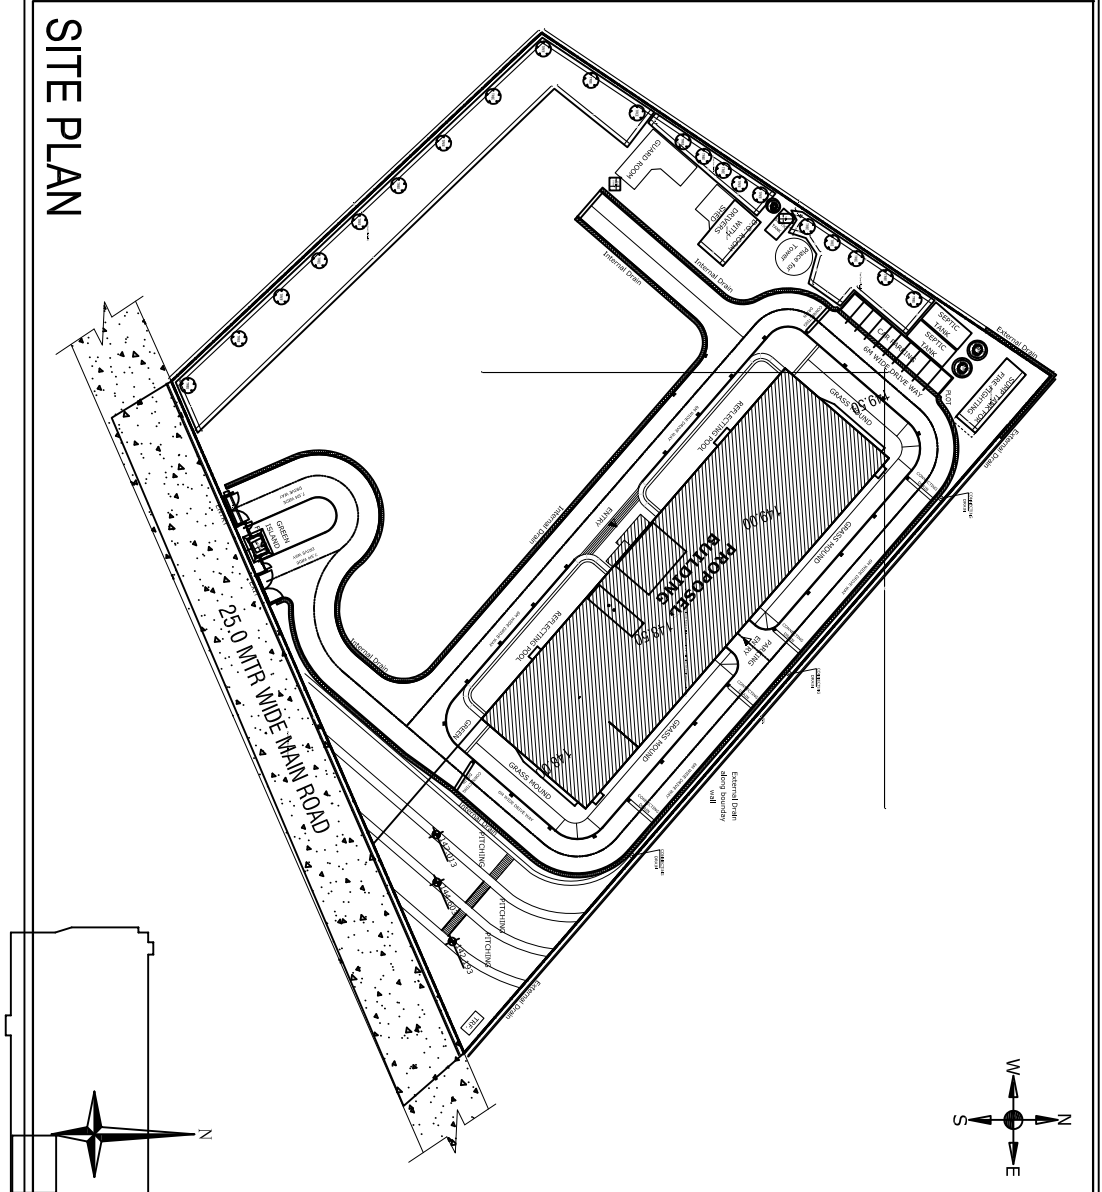

SITE PLAN

PROPOSED INDUSTRIAL OFFICE BUILDING
 AND SOFTWARE TECHNOLOGY PARK OF INCHA
 LAND NO. 189 & 80
 KATHA NO. 189 & 80
 MUKJAN, KANDU
 DISTRICT - SERANGELA, KIRGASAMAN
 ZONE - JAWABANDU
 SIRE BAKSI CHANDI AREA

PROPOSED INDUSTRIAL OFFICE BUILDING
 AND SOFTWARE TECHNOLOGY PARK OF INCHA
 LAND NO. 189 & 80
 KATHA NO. 189 & 80
 MUKJAN, KANDU
 DISTRICT - SERANGELA, KIRGASAMAN
 ZONE - JAWABANDU
 SIRE BAKSI CHANDI AREA