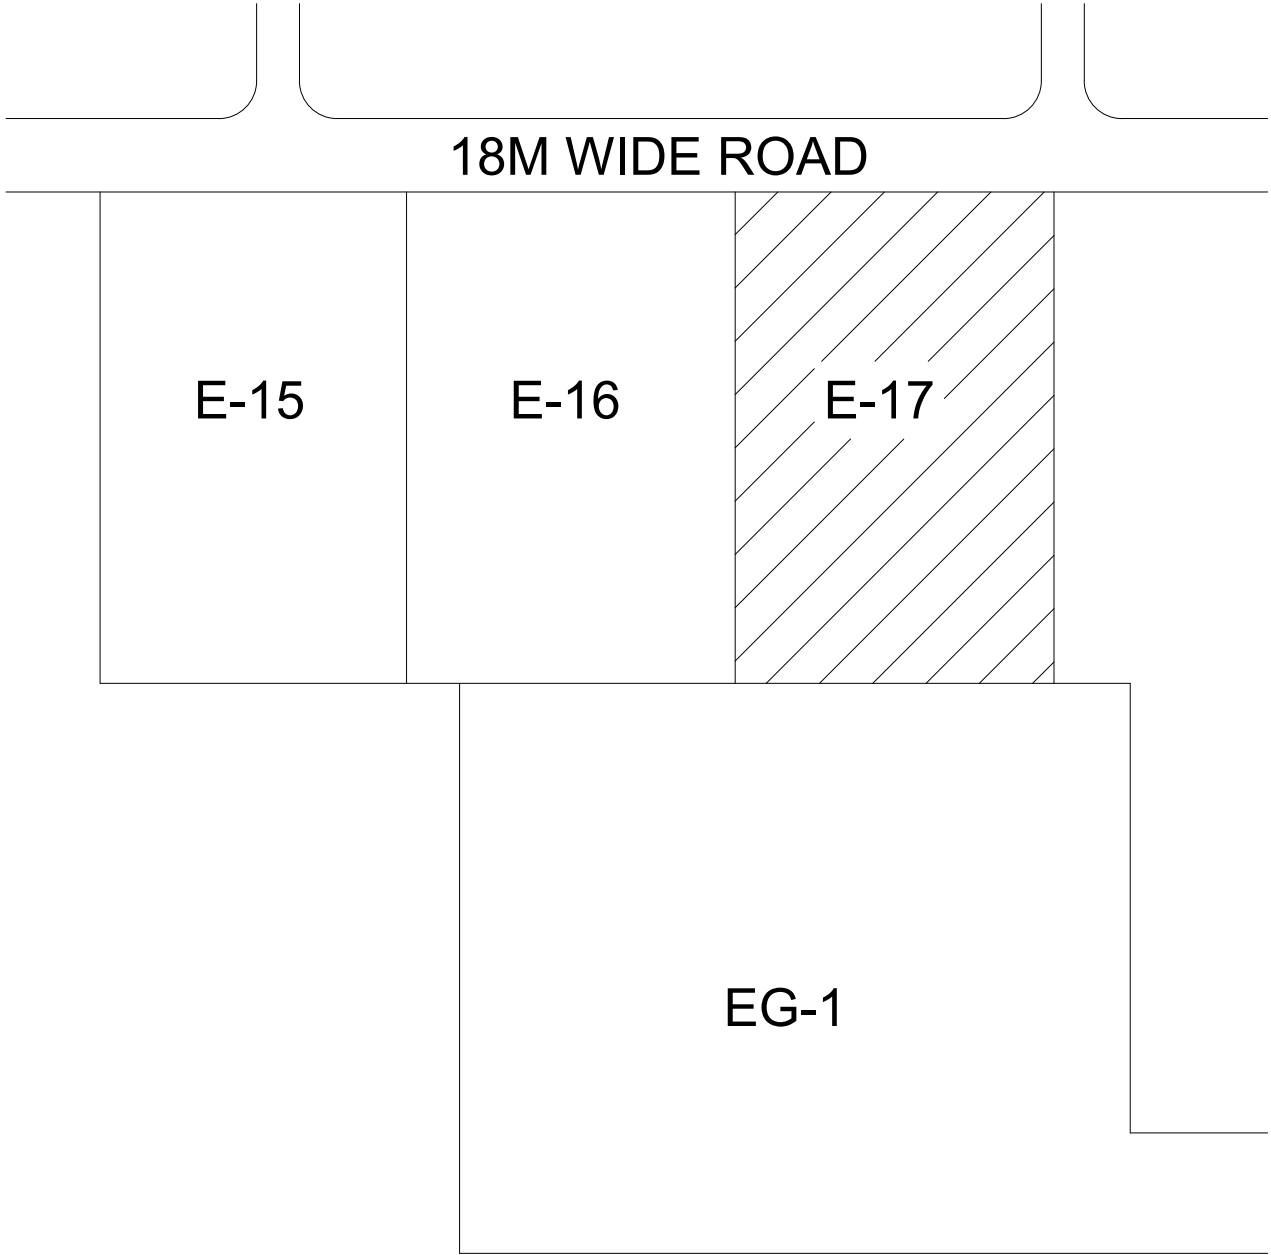

PROPOSED LAYOUT PLAN FOR ROSA TECHNOLOGY LIMITED  
AT PLOT NUMBER E-17 AT VIIth PHASE, INDUSTRIAL AREA ADITYAPUR

NORTH

LOCATION PLAN WITH PLOT SHOWN IN HATCH