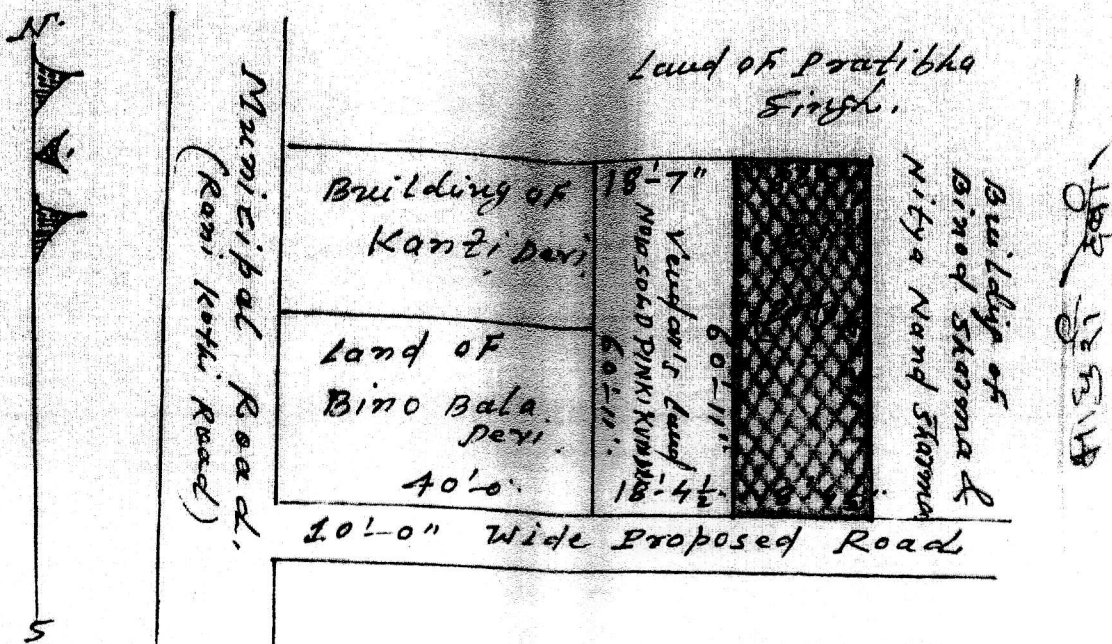

A Plan of Land situated at Mouza -
Salonataur. Thana NO - 253, P.S, Sub-division
and Dist - Deoghar, Details Shown Below.

REFERENCES:-

S. NO.	J. B. NO.	P. F. PLOT NO.	Area in SQ. FT.	Name of owner	Name of purchaser	Remarks
1.	2/3401.	261 (Part)	1126'	Smt. Madhuri Devi. W/o Smt. Kamla Kant Mishra. of "Ganga Dham" Near Durga Bari Belabagan. P.S and Dist - Deoghar.	Smt. Lakhi Devi W/o Smt. Ritesh Ranjan of Sudama Bhandari. Near Career School Rani Kothi. William's Town Deoghar, P.S and Dist - Deoghar.	Shaded in Red color in map