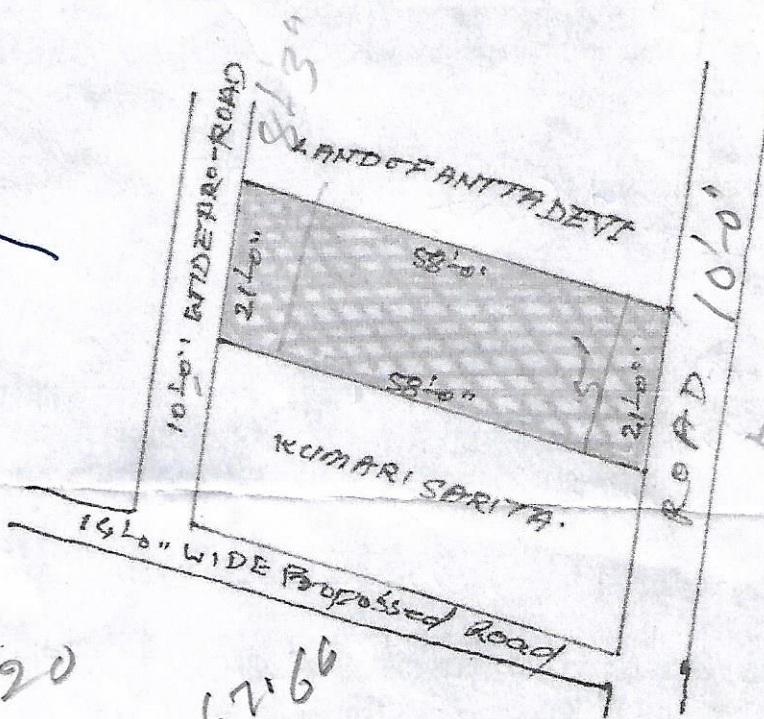

14

PLAN OF LAND UNDER MALZA-JASIDIH NO-118  
WITHIN DEOGHAR NAGAR NIGAM WARD NO-02  
J.B.NO-50/90, PART OF PLOT NO-692, SUB PLOT  
NO-C/6, AREA-1218.54/2. STOWN IN RED COLOUR  
BELONGS TO SRI SRI MURARI S/O LATE SHYAM SUNDRA  
SINTAH & NOW SOLD TO SMT. PUTUL DEVI W/O SRI  
SURENDRA MANDAL OF NAHAS RUPALI, BHAYA-ARERHAT  
P.S. BISEI, DISTT- MADHUBANI BIHAR

11/11/19  
44/9/4  
Sri Smt. Putul Devi

805.508

113.20

6.8 - 728'00" 262.66  
FF - 728'00" 62.66

For Boy  
R.K.  
29/4/19