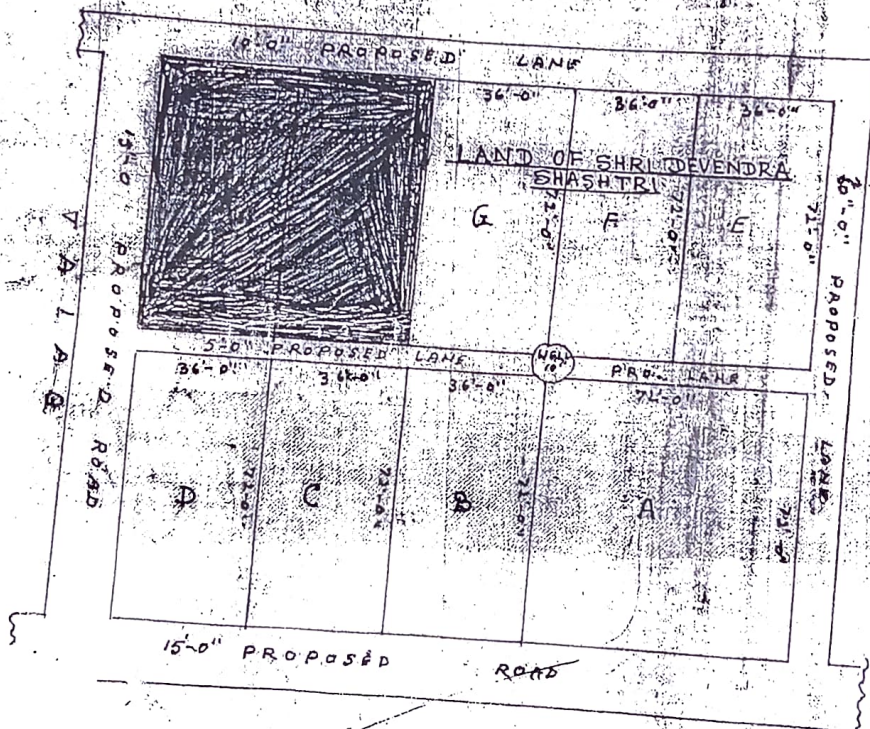

PLAN OF LAND FOR SALE BELONGING TO SRI DEVENDRA SHASHTRI
 S/O SRI MUNI PATIL IN MAUGA SALONA TANR OLD TOWN PLOT NO
 262/A JAMA BADI NO. 50 WARD NO. X WILLIAMS TOWN B. DEOGHAR (S.P.)
 LAND MARK H.A.T. AREA 5184 SFT SHOWN IN RED INK. LAND TO BE SOLD
 TO SRI MATI SHEELA JHA W/O SRI VIDYA NAND JHA OF VILLAGE
 MASLI P.O. SULTAN GANG DIST. BHAGALPUR.

PLAN No. 168

SCALE - 1" = 32'

LAND OF SHRI PUJAN MISRA

Lily Arya