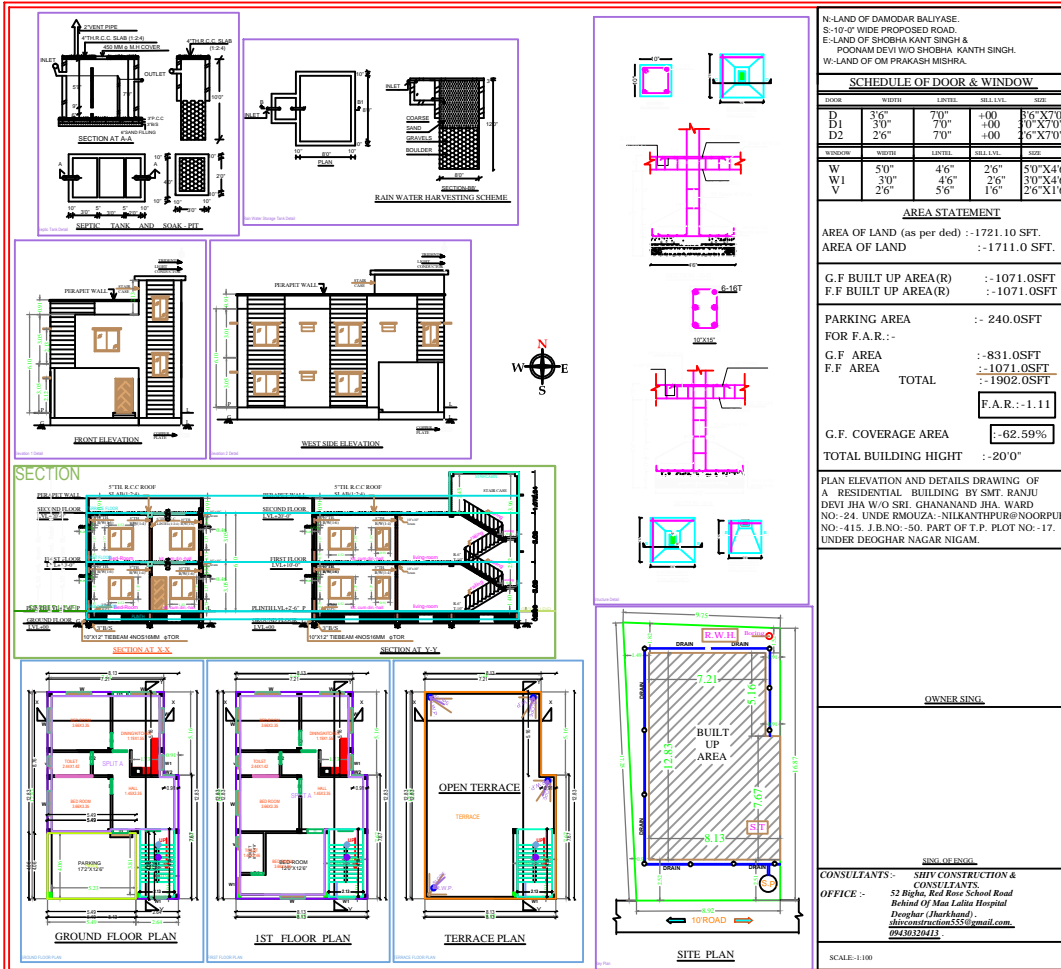

Project Title :SMT RANJU DEVI JHA