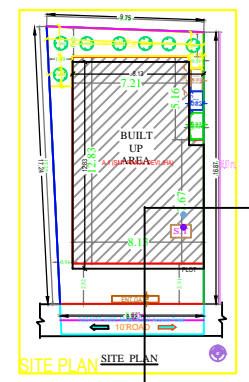

Project Title :SMT RANJU DEVI JHA