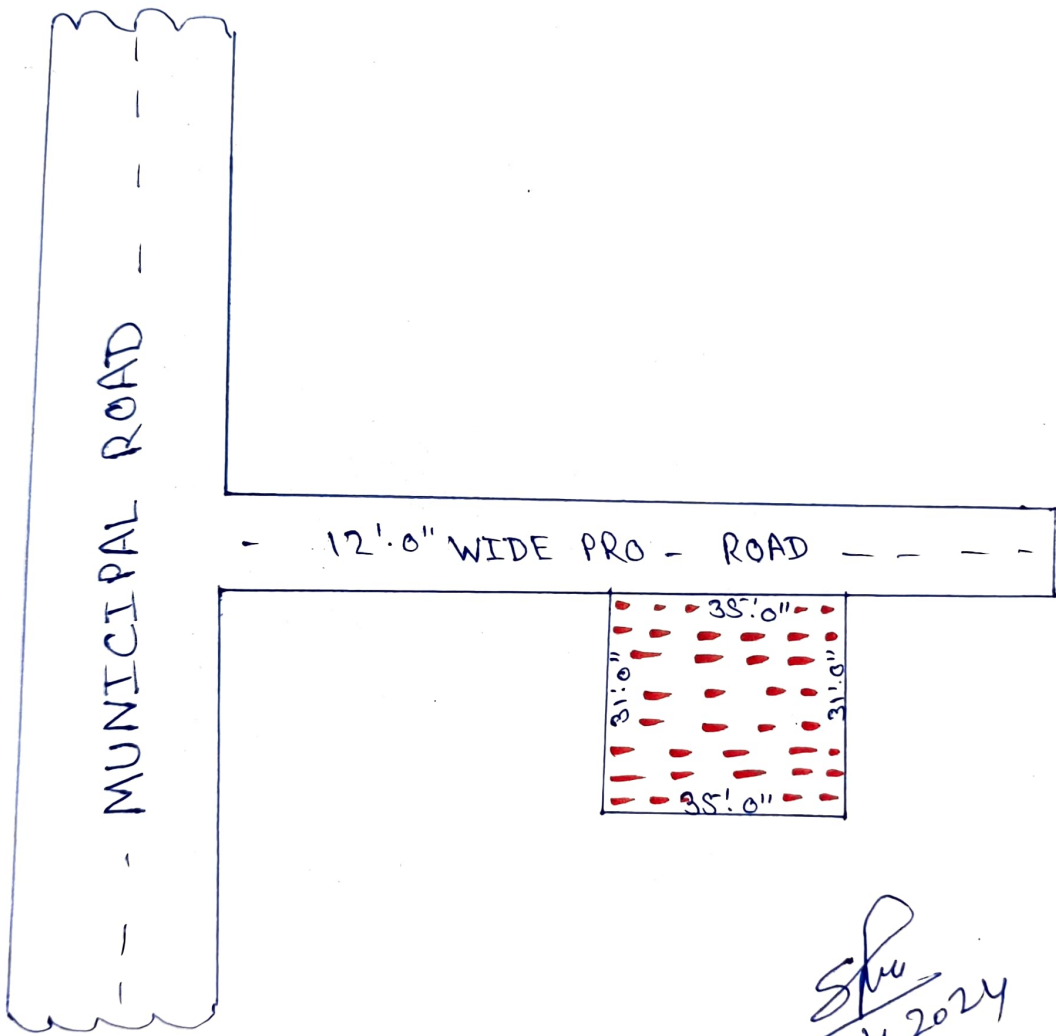

PLAN OF LAND UNDER MOUZA - JHOUNSAGIARHI NO - 582  
P.S DIS DEOGHAR WARD NO - 28 PART OF T.P. PLOT NO - 627  
UNDER J.B NO - 1130 PART AREA - 1089 SQ FT LAND  
SHOWN IN RED COLOUR POSSESSED BY SMT.  
SARIKA TIWARY.

*SPW*  
2.4.2024