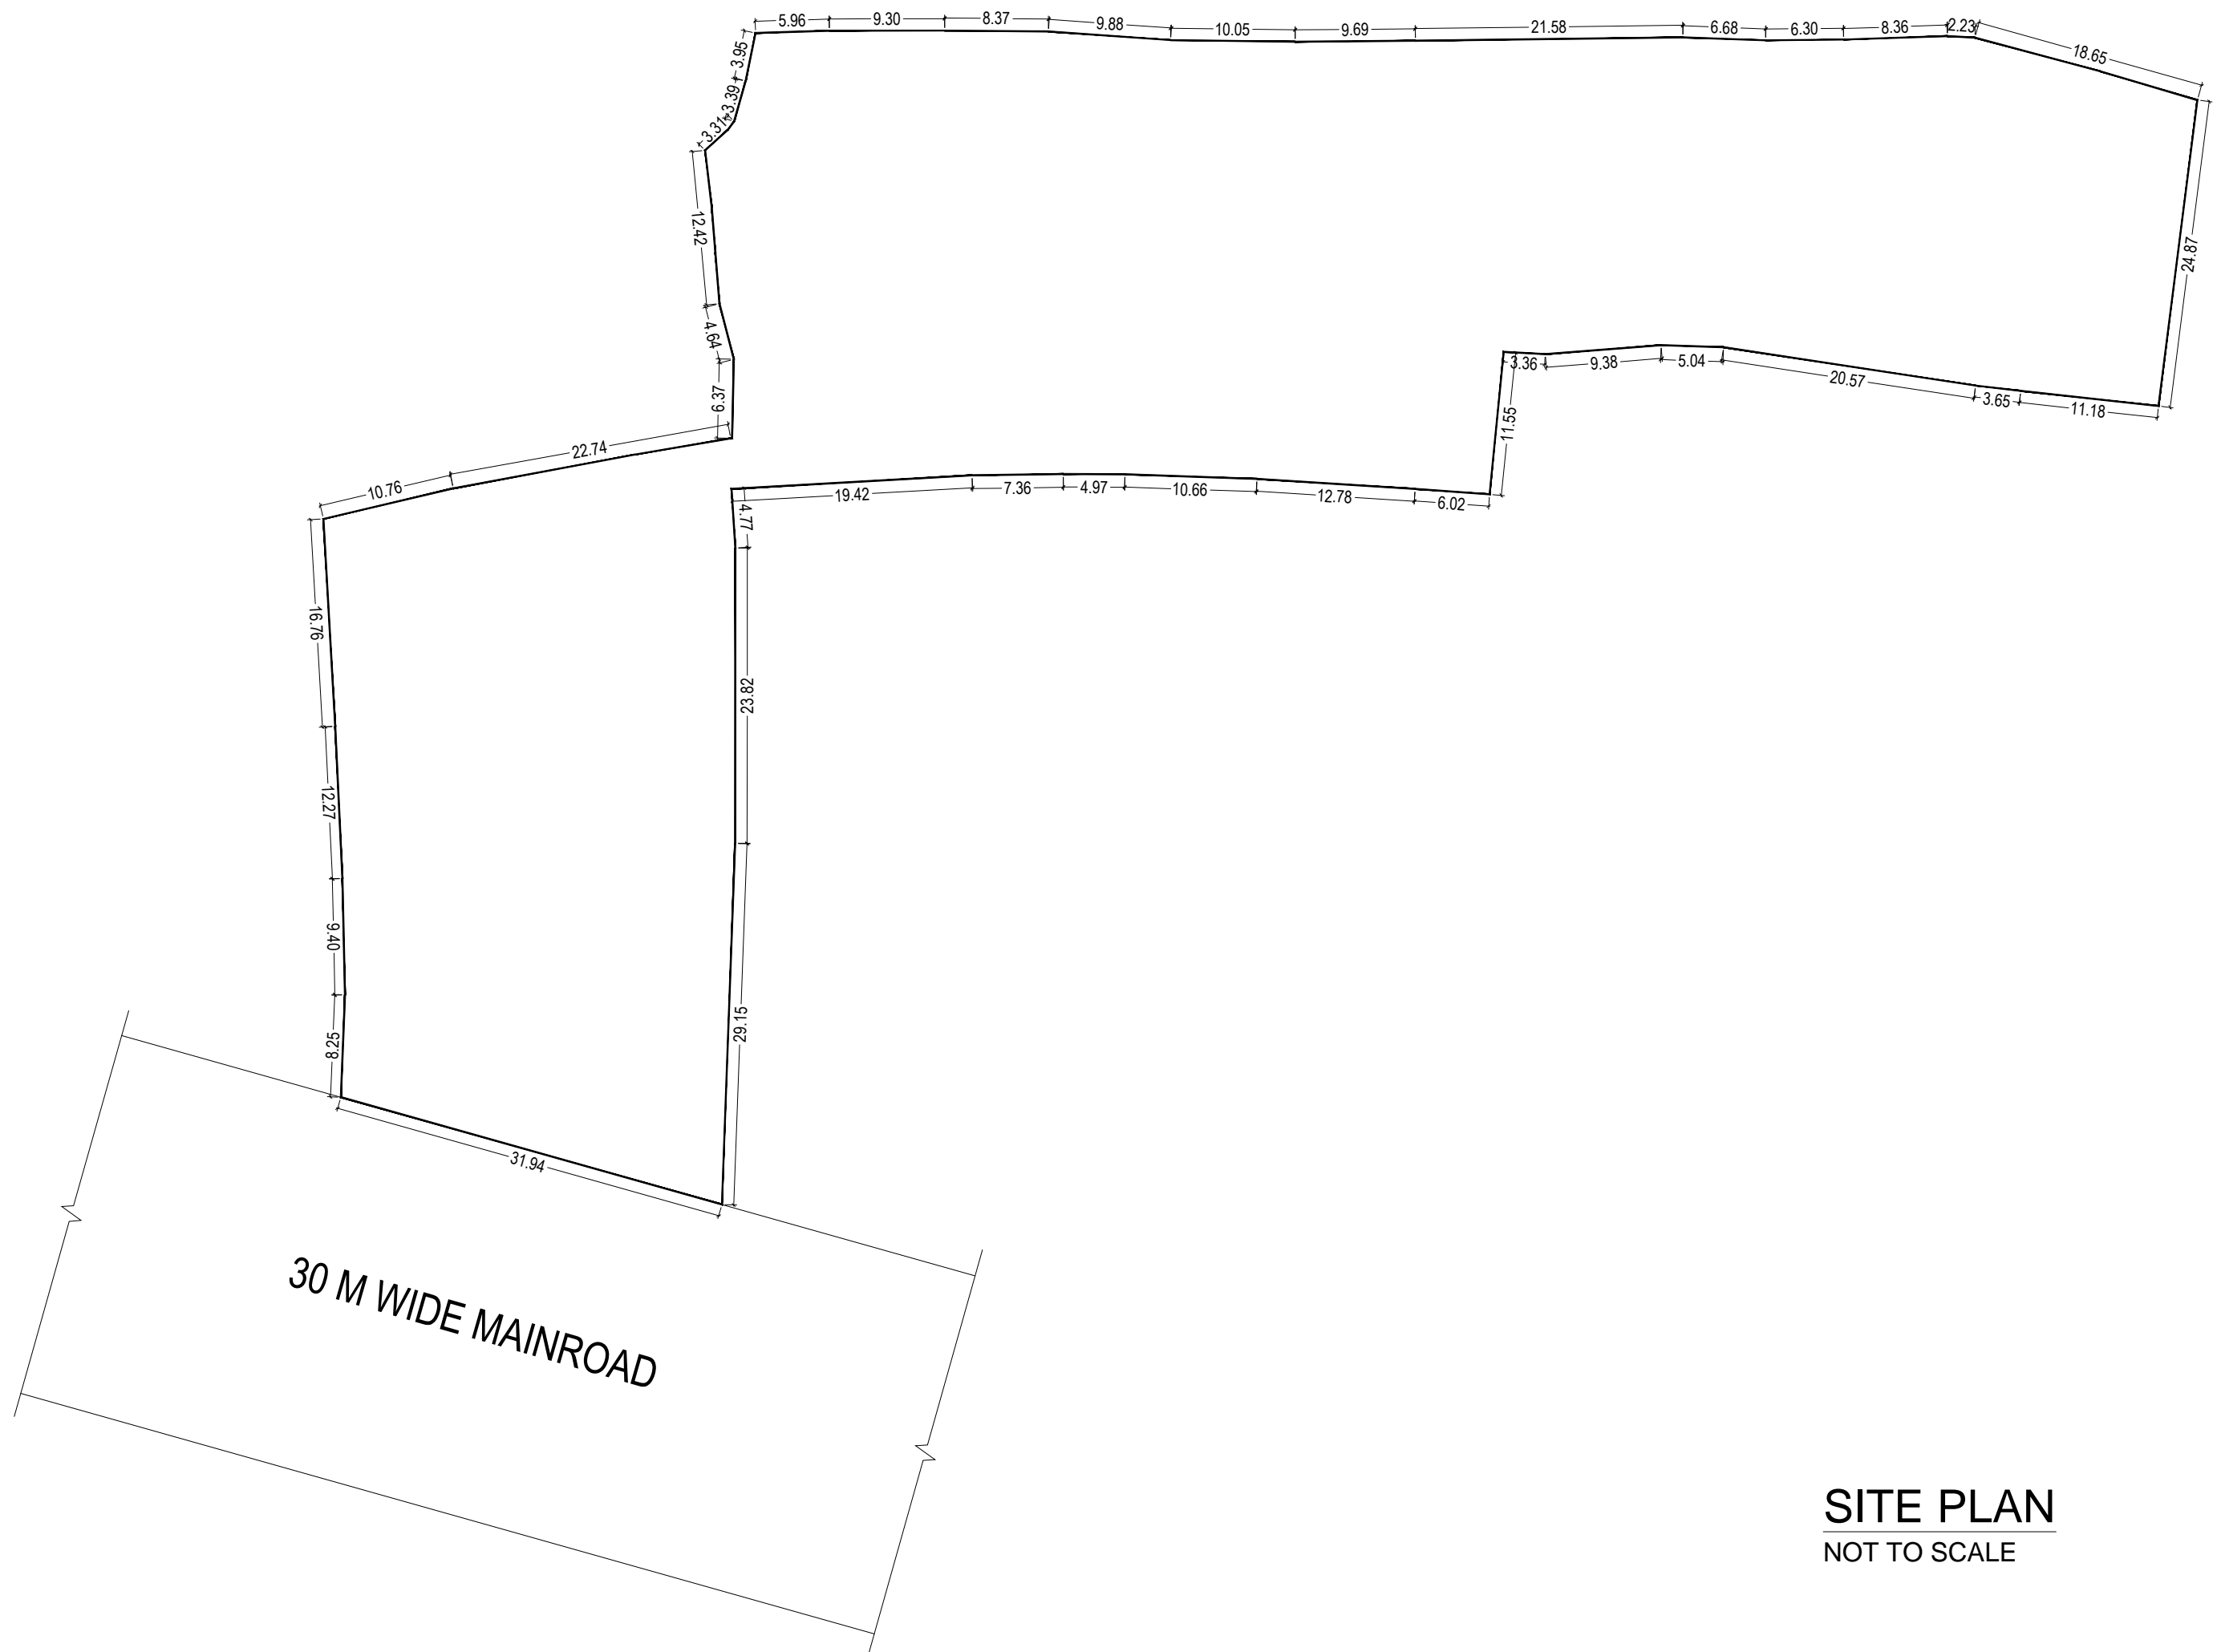

SITE : MARRIAGE HALL OF RITA SINGH AT TATI SILWAI

SITE PLAN
NOT TO SCALE