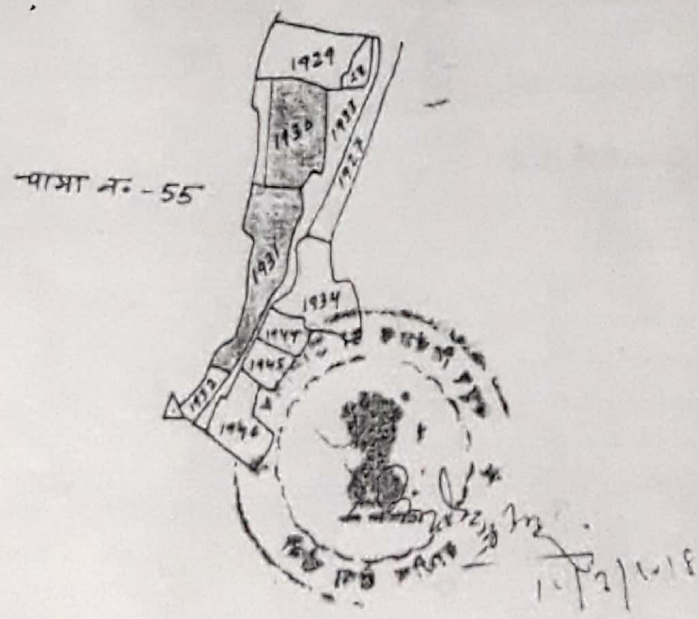

VILLAGE - NAGRI Original
THANA NO-53
THANA-KADRE, DIST-RANOLI
SHOWN IN RED WITH

<u>LOT NO</u>	<u>ARSA</u>
1931 - - - -	0-59.00
1930 - - - -	0-45.30
<u>TOTAL → 01-4.30</u>	

KANKE CLUB PVT. LTD.

Suresh Singh
Director

Copy
Done