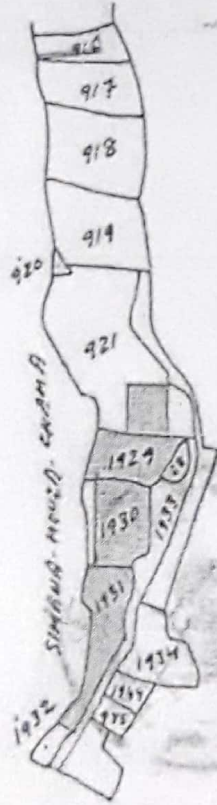

VILLAGE - NAGRI

THANA NO - 53

THANA KANKE DIST - RAJASTH

SHOWN IN RED WITH

<u>PLOT NO</u>	<u>SUB PLOT NO</u>	<u>AREA A-DEL</u>
921	921/PART	0-27.30
1929		0-47.00
1930	1930/PART	0-14.70
916	916/PART	0-01.00
<u>TOTAL</u>		<u>→ 0-90</u>

Sindha Saha

1/10000
90 decimal
4'3 decimal

Amarnath Chughat

23/11/18

Handwritten signature and notes, including a circular stamp.

KANKE CLUB PVT. LTD.

Sindha Saha
Director