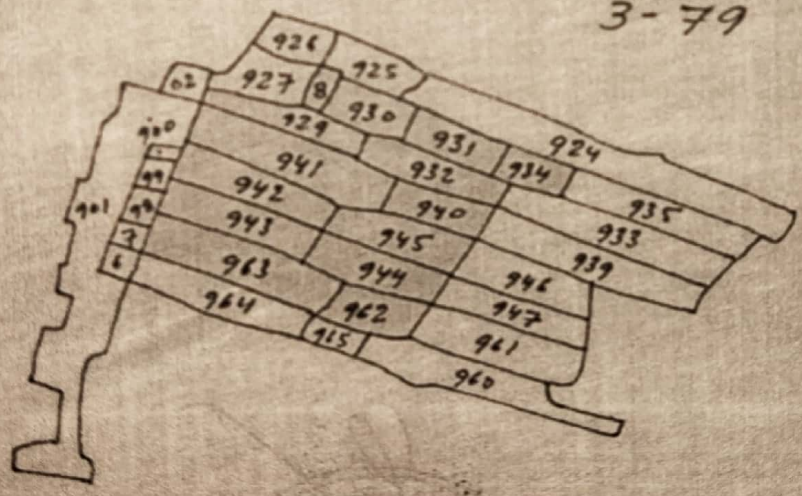

VILLAGE - BARWE, Taluk No - 25
Taluk - ORMAHTI, DIST - RAJSHI
AREA SHOWN IN RED colour

PLOT NO	AREA	
	A	BEL
928	0	05
929	0	26
930	0	21
931	0	20
932	0	31
934	0	16
940	0	21
941	0	46
942	0	34
943	0	35
944	0	33
945	0	30
962	0	20
963	0	41
		3-79

Original

10/11/25
10/11/25

LOYALA HOMES PVT. LTD.

Prasad K. Gupta
Director