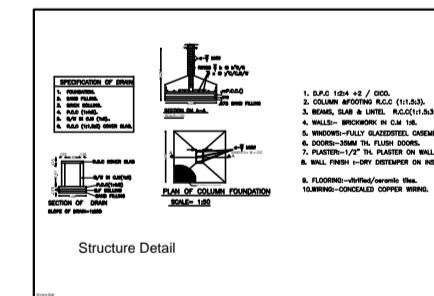

Floor Name	Covered Area (F.A.R. Area) (sqm)
GR.FL.	4257.15 M²
TOTAL	4257.15 M²

PLOT AREA AS PER DEED = 2.25 ACRES. = 9108.74 M²
PLOT AREA AS PER SITE = 8864.91 M²
Ground coverage = 4257.15/8864.91 x 100 sqm = 48.02%
Total area for F.A.R. calculation = 4257.15/8864.91
F.A.R. utilized = 0.4802

Draft by: 1:100
Date: -----
Referee: Scale North Sheet no. 1 of 1