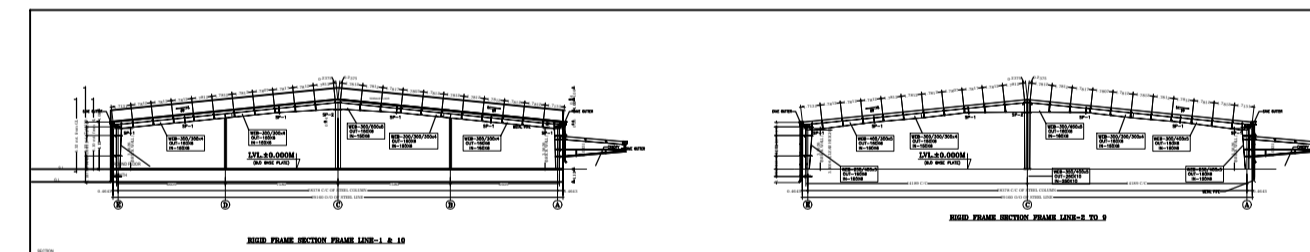

Floor Name	Covered Area (F.A.R. Area) (sqm)
GR.FL.	4257.15 M²
TOTAL	4257.15 M²

PLOT AREA AS PER DEED = 2.25 ACRES. = 9108.74 M²
PLOT AREA AS PER SITE = 8864.91 M²
Ground coverage = 4257.15/8864.91 x 100 sqm = 48.02%
Total area for F.A.R. calculation = 4257.15/8864.91
F.A.R. utilized = 0.4802

Draft by: 1:100
Date: -----
Referee: Scale North Sheet no. 1 of 1