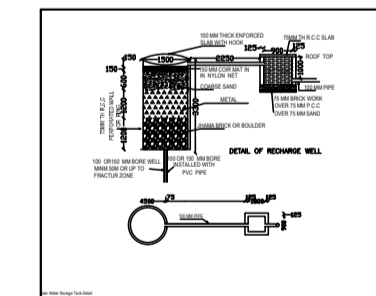

Floor Name	Covered Area (F.A.R. Area) (sqm)
GR.FL.	4257.15 M²
TOTAL	4257.15 M²

PLOT AREA AS PER DEED = 2.25 ACRES. = 9108.74 M²
PLOT AREA AS PER SITE = 8864.91 M²
Ground coverage = 4257.15/8864.91 x 100 sqm = 48.02%
Total area for F.A.R. calculation = 4257.15/8864.91
F.A.R. utilized = 0.4802

Draft by: 1:100
Date: -----
Referee: Scale North Sheet no. 1 of 1