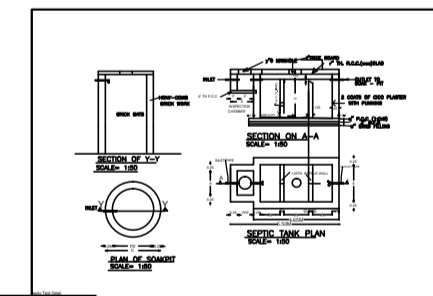

Floor Name	Covered Area (F.A.R. Area) (sqm)
GR.FL.	4257.15 M²
TOTAL	4257.15 M²

PLOT AREA AS PER DEED = 2.25 ACRES. = 9108.74 M²
PLOT AREA AS PER SITE = 8864.91 M²
Ground coverage = 4257.15/8864.91 x 100 sqm = 48.02%
Total area for F.A.R. calculation = 4257.15/8864.91
F.A.R. utilized = 0.4802

Draft by: 1:100
Date: -----
Referee: Scale North Sheet no. 1 of 1