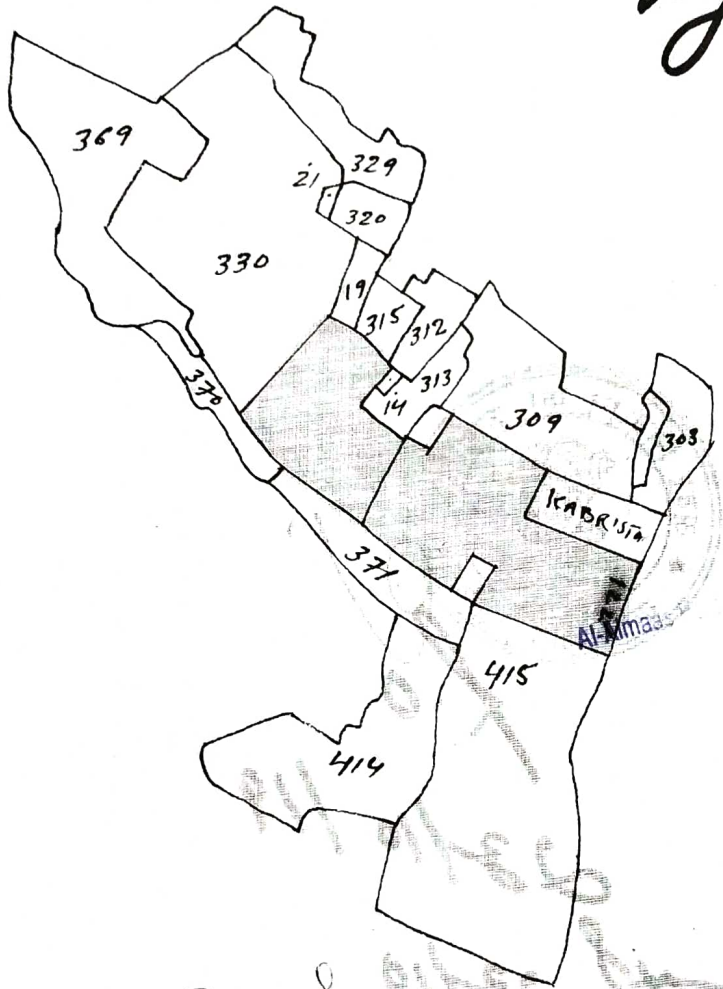

VILLAGE - OKHARGARHA  
THANA NO - 6  
P.S. PITHEORIA, DIST. RAJSHI

<u>plot no</u>	<u>AREA</u>
	<u>A - DEL</u>
330 - - -	01 - 07
415 - - -	01 - 41.50
<hr/>	
TOTAL →	02 - 48.50

*Original*

Veritable Trust  
Secretary

31/11/19  
22/10/19