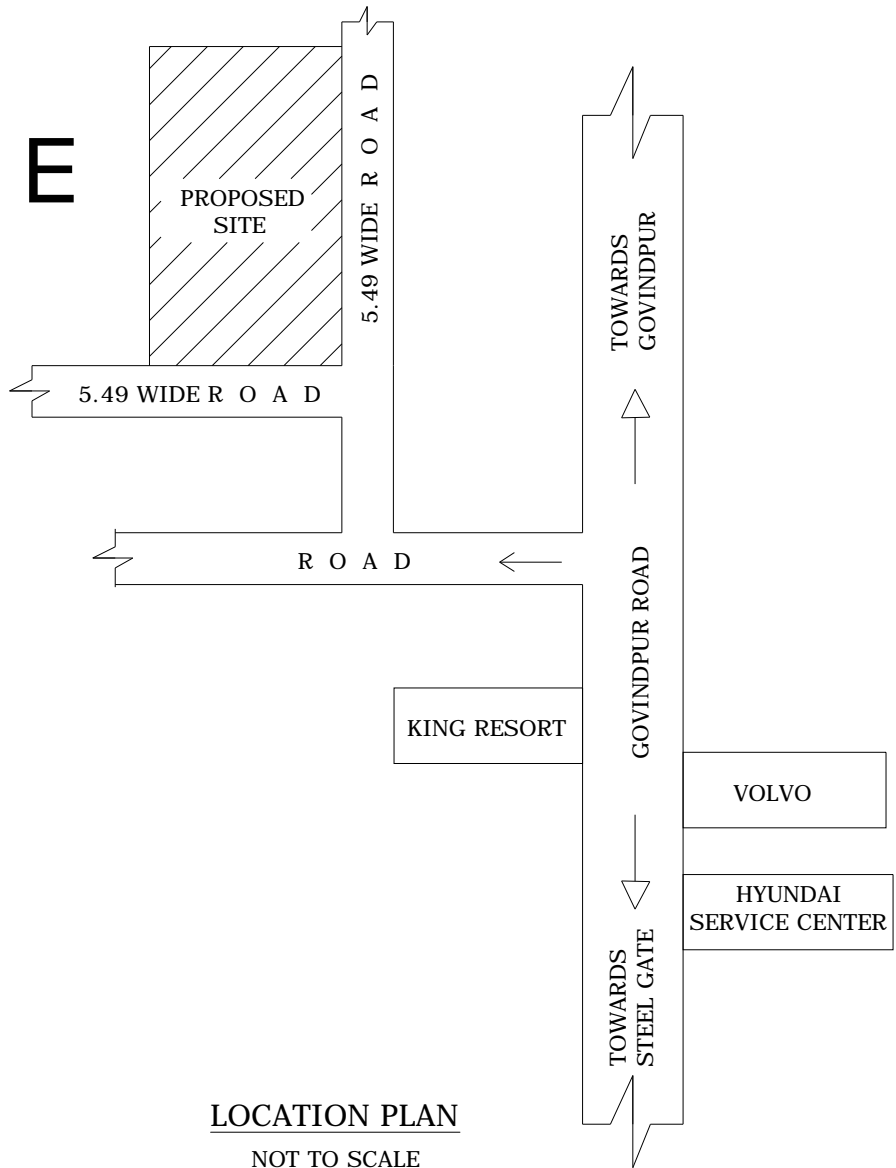

**KEY PLAN**

SCALE :-1 IN = 330FT

**LOCATION PLAN**

NOT TO SCALE