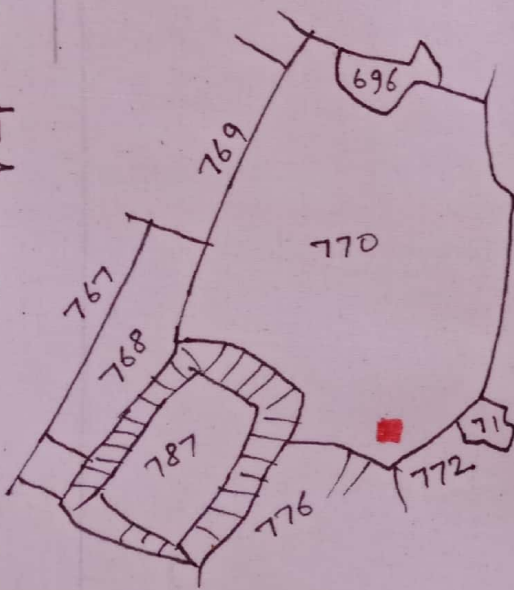

Schedule: - Mouza Damodarpur No. 14, P.S. Dhanbad. New Khata No 281 Old Khata No 46, New Plot No. 1067 Old Plot No. 770 Area 5.70 - Decimals.

Shown in red colour.

Boundary: - North: - 14' wide Rasta.
South: - Part of this Plot.
East: - 14' wide Rasta.
West: - Part of this Plot.