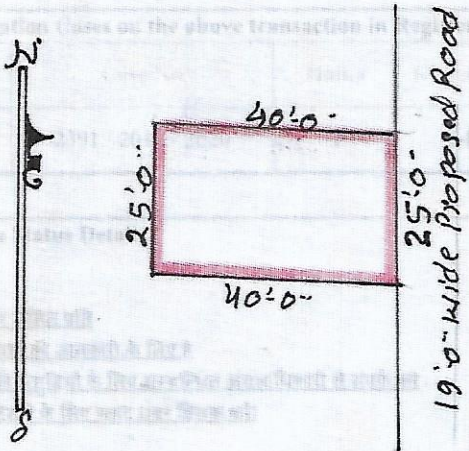

Sri Girish Singh. S/o Sri Mahesh Kumar Singh. R/o
 H Black Diamond Enclave. Baramuri. P.S. & Dist. Dhanbad
 naser:- Smt. Guriya Devi, w/o Sri Santosh Kumar Singh.
 R/o Digwadih Denobili More. Bhuli Type Otr.
 P.O. Patherdih. P.S. Sudamdih. Dist. Dhanbad.
 Schedule:- Mouza Nawadih No. 2, P.S. Dhanbad. under Khata
 No. 7A. New Khata No. 64. Plot No. 1454. New Plot
 No. 1633. Area 1000-sq. ft or to say 2.30 Decimals
 of Land. shown in colour Red

Boundary:- North:- Portion of this Plot
 South:- Smt. Kuntla Bhattacharya & others.
 East:- 19'-0" wide Proposed Road
 West:- Onkar Apartments.

 24/2/20

made by
