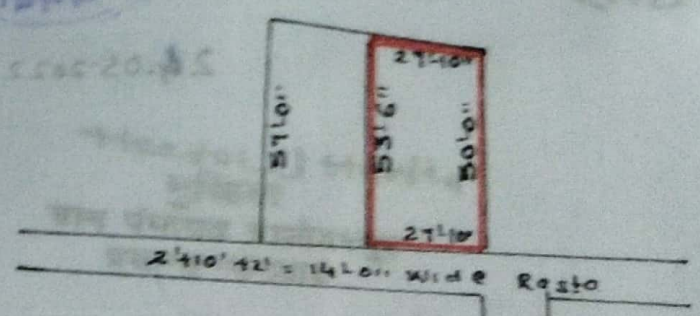

Schedule Moista Damodapur No. 14 New Khata No. 169, old Khata No. 27  
New Plot No. 558, old Plot No. 335 Area 2 Kotha or 80 of 3302  
shown in red

Boundary North New Plot No. 554  
South 2'10" x 2' = 14'0" Wide Road  
East New Plot No. 558 Part  
West Patta Kuman in this Plot